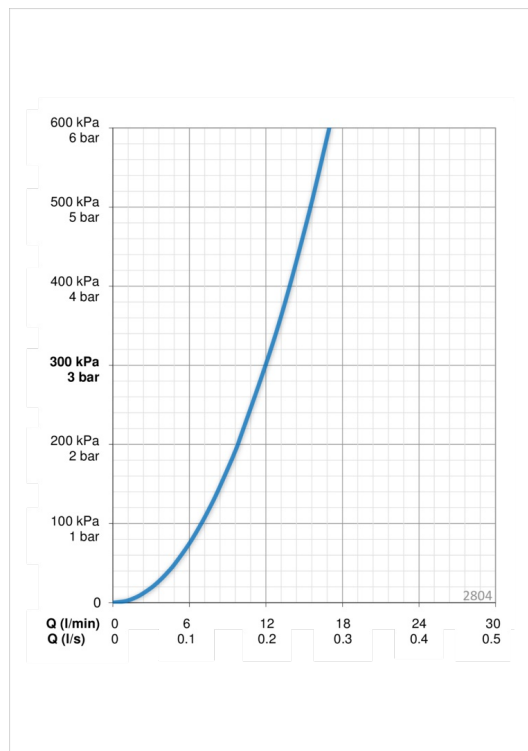

Type approvals

STF certificate	VTT-RTH-04951-08
ETA-Danmark	VA 1.42/17873
Sintef	Sintef Nr. 1322