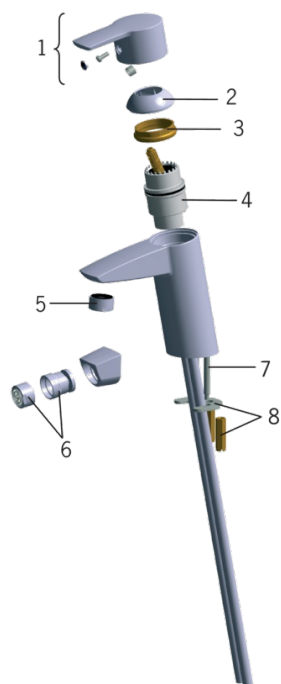

EAN: 6414150058257

www.oras.com/en/products/oras/product/2804

Washbasin faucet with fixed spout, aerator and rapid pop-up waste.

- Bathroom
- Single lever
- Deck mounted
- Chrome
- Fixed spout
- HONEYCOMB® with improved lime protection
- Push pop-up waste without draw-rod

Technical data

Flow properties

Flow-rate at 300 kPa	0.2 l/s
Pressure loss with flow (0.1 l/s)	70 kPa

Technical properties

Hot water supply	max. +80°C
Working pressure	50 - 1000 kPa
Connection size	Ø10 mm
Projection	110 mm
Material	brass

Regulations

EN standard	EN 817
Noise class	I (ISO 3822)

Type approvals

STF certificate	VTT-RTH-04951-08
ETA-Danmark	VA 1.42/17873
Sintef	Sintef Nr. 1322

Spare parts

SP2810

	Code
01	159050V
02	159053V
03	158726
04	158890
05	232211
06	232511
07	158727/10
08	158697