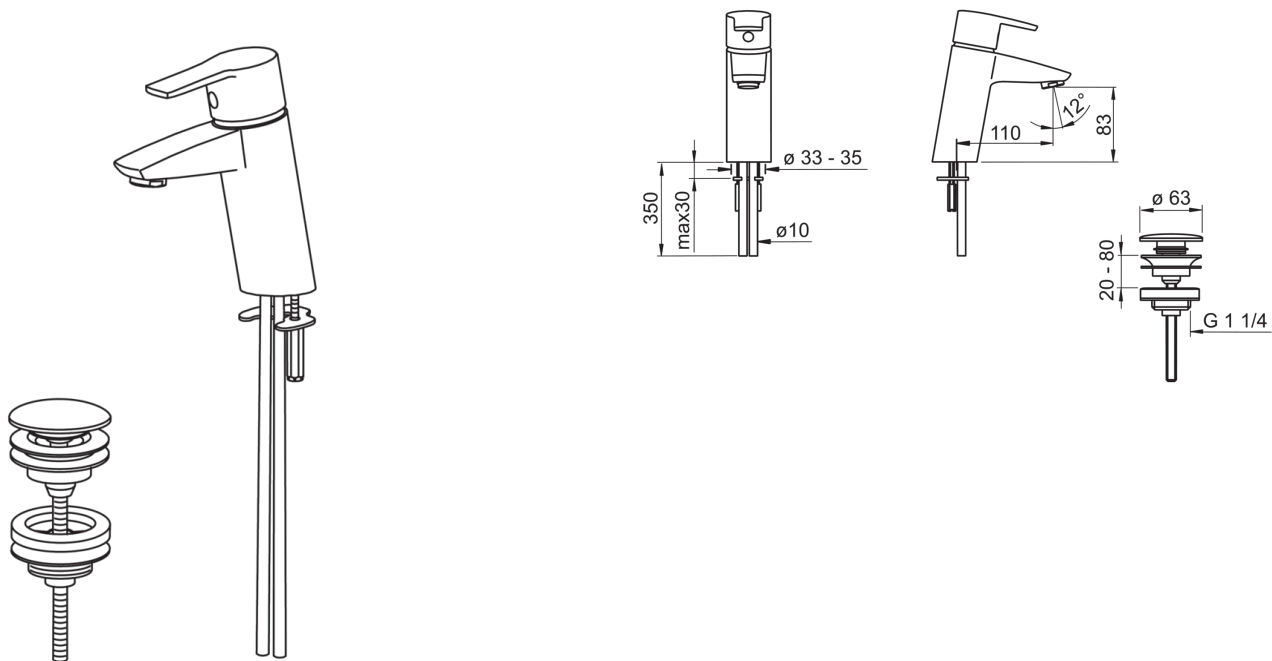

Spare parts