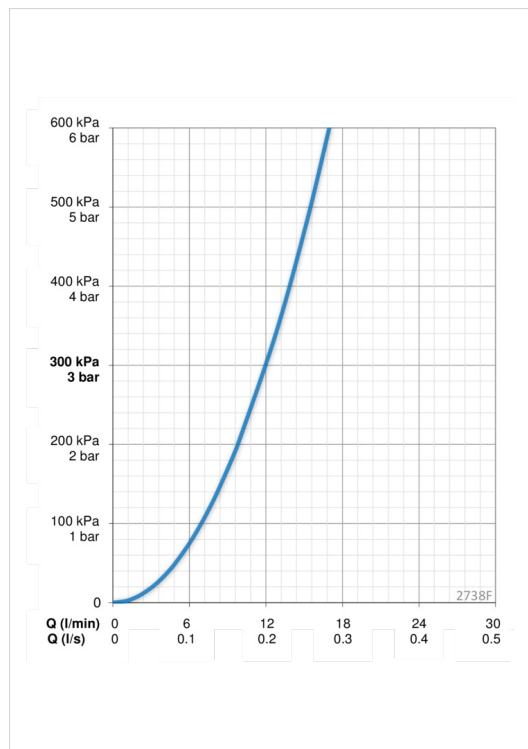

Regulations

EN standard	EN 15091
Noise class	I (ISO 3822) Oras lab.