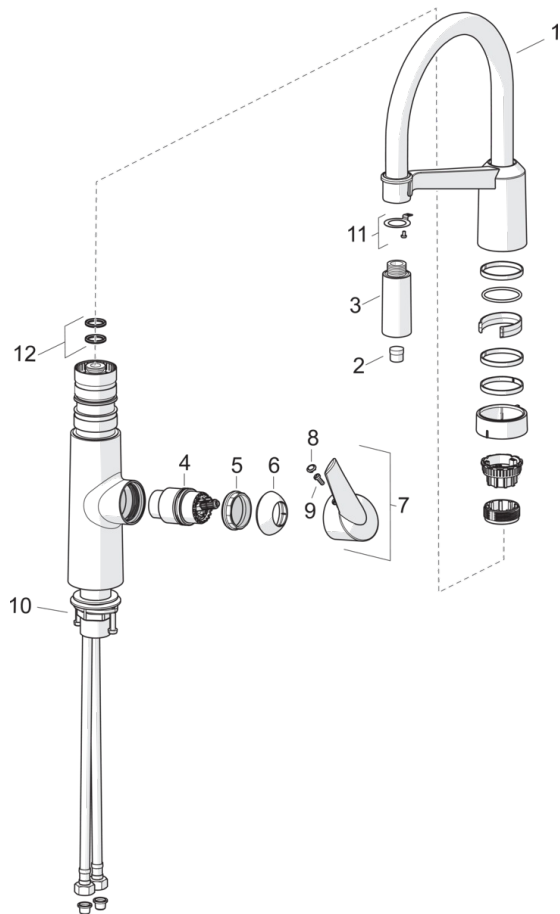

Spare parts

SP2738F

	Code
01	1002660V
02	1000972V
03	1001321V
04	158890
05	158726
06	159053V
07	601319V
08	159020/10
09	159248/10
10	602629V
11	1001323V
12	601072V