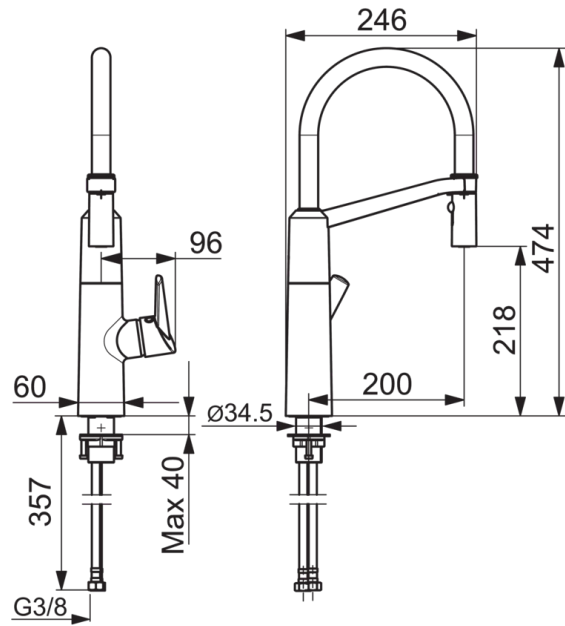

Spare parts

SP2738F

	Code
01	1002660V
02	1000972V
03	1001321V
04	158890
05	158726
06	159053V
07	601319V
08	159020/10
09	159248/10
10	602629V
11	1001323V
12	601072V