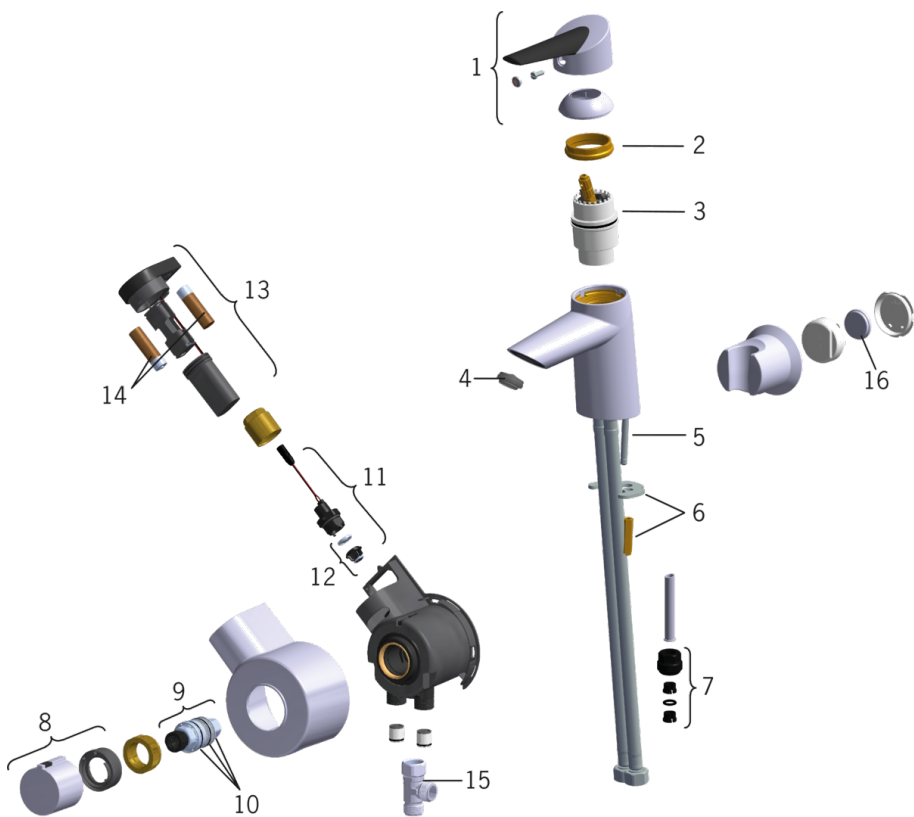

EAN: 6414150073175

www.oras.com/en/products/oras/product/2713FG

Single lever washbasin faucet with an Easy-Grip lever equipped with an eco-button for limiting water temperature and flow-rate. Thermostatic control unit and remote operated Smart Bidetta. The Easy-Grip lever is pleasant to touch and adjusts both the water flow and temperature. Thermostatic control unit maintains the requested water temperature when using the Smart Bidetta hand shower. The faucet is equipped with flexible pipes.

- Bathroom
- Single lever, Battery-operated, Bidetta
- Deck mounted
- Chrome
- Fixed spout
- Easy-Grip Lever
- Remote operated Smart Bidetta
- Thermostatic cartridge that reacts quickly and precisely to changes in water temperature
- ECO button, surfaces in contact with drinking water contain less than 0.3% lead

Technical data

Flow properties

Eco-flow at 300 kPa	0.1 l/s
Flow-rate at 300 kPa	0.13 l/s
Pressure loss with flow (0.1 l/s)	170 kPa

Technical properties

Hot water supply	max. +70°C
Working pressure	100 - 1000 kPa
Connection size	G1/2 / G3/8
Projection	98 mm
Material	brass

Type approvals

STF certificate	VTT-RTH-00063-14
ETA-Danmark	VA 1.42/20420
KIWA SE	1462

Spare parts

SP2713FG

	Code
01	601864V
02	158726
03	158890
04	601500V
05	158727/10
06	158697
07	159684
08	159048V
09	178780V
10	178796V
11	601307V
12	601512V
13	601590V
14	600599V
15	601616V
16	601468V