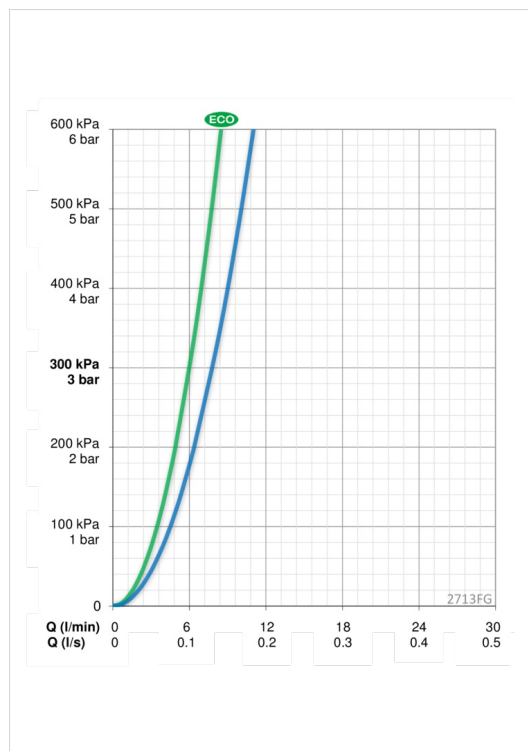

Type approvals

STF certificate	VTT-RTH-00063-14
ETA-Danmark	VA 1.42/20420
KIWA SE	1462