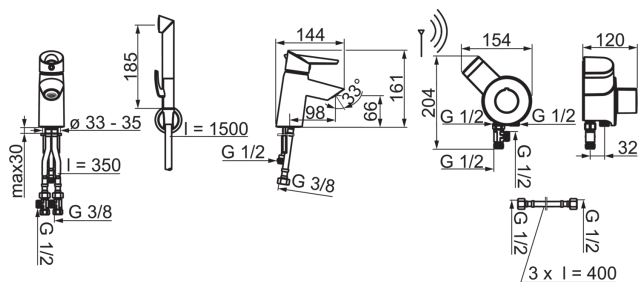

Spare parts

SP2713FG

	Code
01	601864V
02	158726
03	158890
04	601500V
05	158727/10
06	158697
07	159684
08	159048V
09	178780V
10	178796V
11	601307V
12	601512V
13	601590V
14	600599V
15	601616V
16	601468V