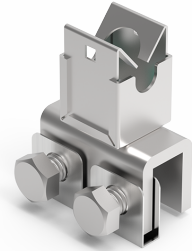

Seam wire holder

Cat. no.
99604105

To lead wire conductor over the steel sheets
ribs.

Type
996041

Material
(StSt V2A) stainless steel
V2A

| TYP | A | B | C | D | E | BOLT |
|--------|----|----|------|----|----|----------------|
| 996041 | 14 | 22 | 26,5 | 23 | 40 | 2×M8×20; M6×16 |