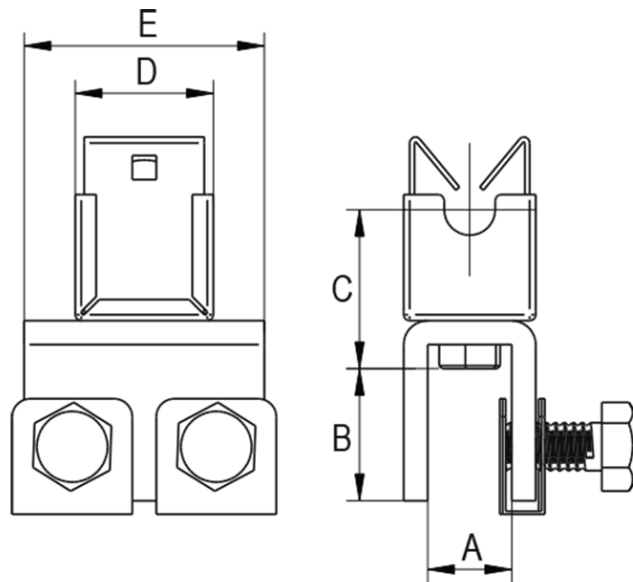

Seam wire holder

Cat. no.
99604105

To lead wire conductor over the steel sheets
ribs.

Type
996041

Material
(StSt V2A) stainless steel
V2A

| TYP | A | B | C | D | E | BOLT |
|--------|----|----|------|----|----|----------------|
| 996041 | 14 | 22 | 26,5 | 23 | 40 | 2×M8×20; M6×16 |