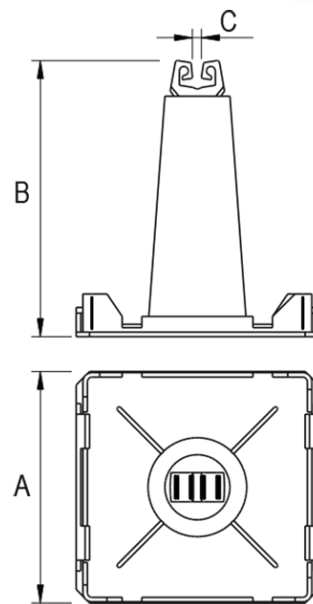

PVC conductor holder

Cat. no.
93001311

Type
30.3/M PL

Material
PVC-concrete

To lead wire conductor over the flat roofs.
Fixed to surface using adhesive membrane
strap. Fast and easy fixing. Assembly details
on: www.elkobis.com.

TYP	A	B	C	COLOUR
30.3/M PL	102	118	Ø6-Ø8	white