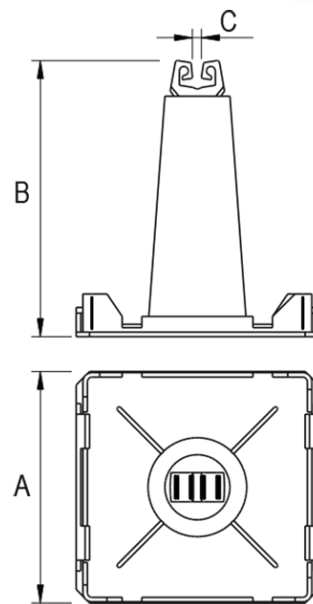

## PVC conductor holder

**Cat. no.**  
93000311

**Type**  
30.3/P PL

**Material**  
PVC-concrete

To lead wire conductor over the flat roofs.  
Fixed to surface using adhesive membrane  
strap. Fast and easy fixing. Assembly details  
on: [www.elkobis.com](http://www.elkobis.com).

TYP	A	B	C	COLOUR
30.3/P PL	102	118	Ø6-Ø8	black