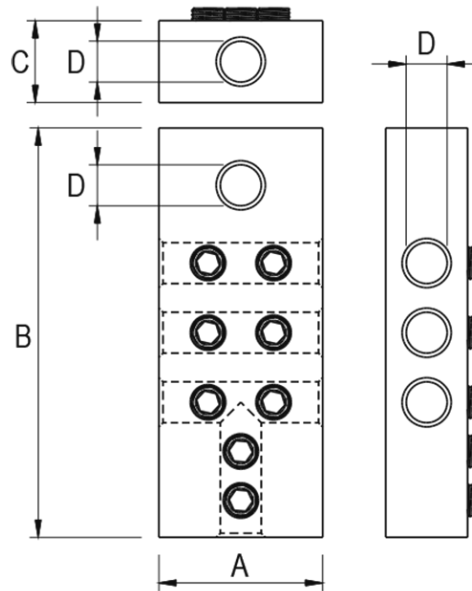

High voltage cables connector

Cat. no.
31300105

Type
313.1

Material
(StSt V2A) stainless steel
V2A

For insulated high voltage cables connections. Connector arrangement allows 3-4 cable connection at the same time together with air termination installation. Consider connection point as non-insulated installation, keeping demanded separation distance.

TYP	A	B	C	D	SOCKET SCREWS
313.1	40	100	20	10,5	8×M8×12