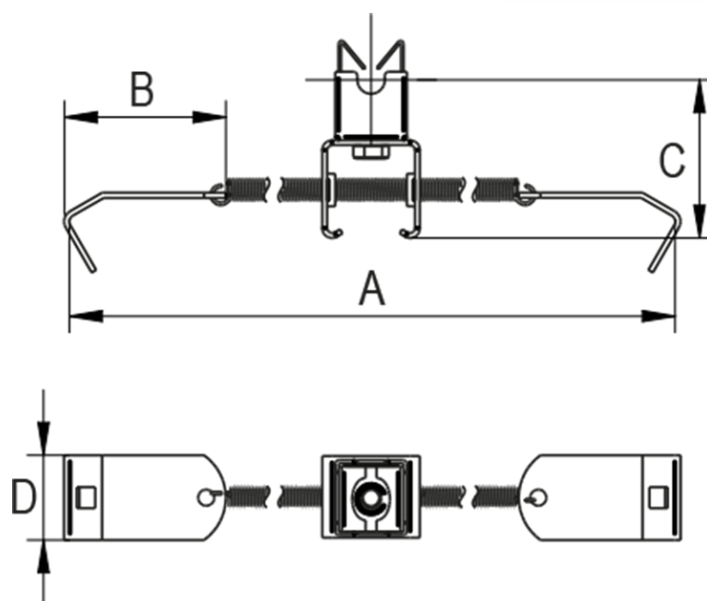

Universal ridge tile holder

Cat. no.
25910105

Type
259101

Material
(StSt V2A) stainless steel
V2A

To lead wire conductor on a roof tops covered in ceramic or steel sheet roof tiles. Flexible spring mounting to ridge tile, fits with majority of ridge tile types. Appropriate only for wire conductor with diameter 8 mm.

TYP	A	B	C	D
259101	240-400	55	48,5	26