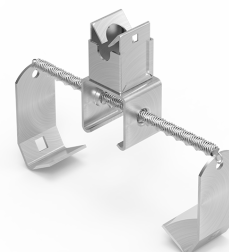

Universal ridge tile holder

Cat. no.
25910105

Type
259101

Material
(StSt V2A) stainless steel
V2A

To lead wire conductor on a roof tops covered in ceramic or steel sheet roof tiles. Flexible spring mounting to ridge tile, fits with majority of ridge tile types. Appropriate only for wire conductor with diameter 8 mm.

TYP	A	B	C	D
259101	240-400	55	48,5	26