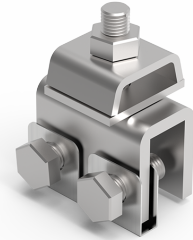

Seam wire holder

Cat. no.
99600105

To lead wire conductor over the steel sheets
ribs.

Type
96.0

Material
(StSt V2A) stainless steel
V2A

TYP	A	B	C	D	E	F	BOLT
96.0	14	21	16	25	40	30	2×M8×20; M8×30