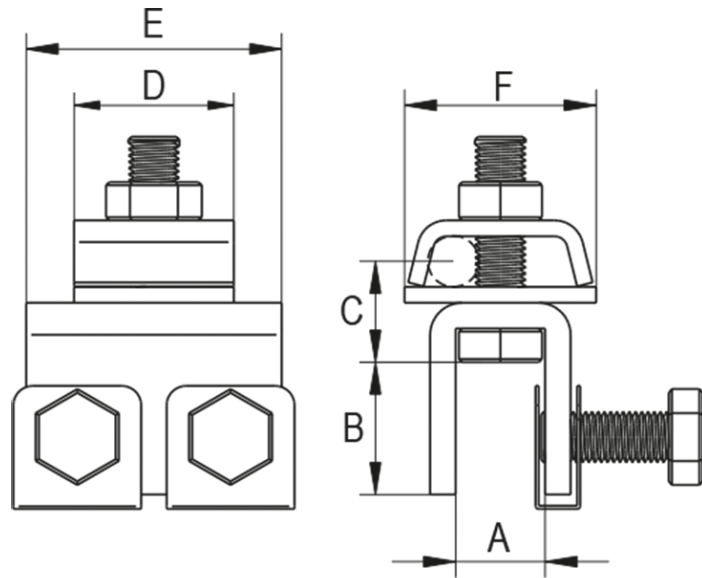

Seam wire holder

Cat. no.
99600105

To lead wire conductor over the steel sheets
ribs.

Type
96.0

Material
(StSt V2A) stainless steel
V2A

TYP	A	B	C	D	E	F	BOLT
96.0	14	21	16	25	40	30	2×M8×20; M8×30