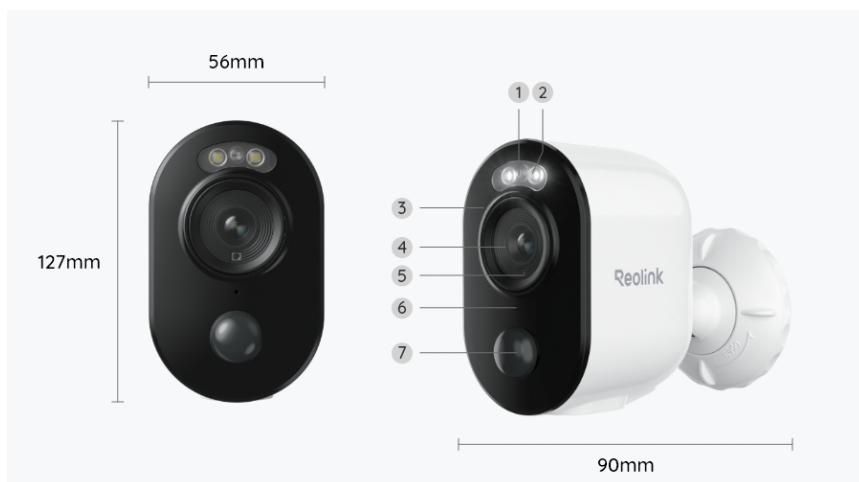

Recording Modes	Triggered recording
Time Lapse	YES
Smart Home Compatibility	Google Assistant
Home Hub Compatibility	YES
Cloud Storage	Supports Reolink Cloud (available in selected countries)
Working Environment	
Operating Temperature	-10°C~55°C (14°F~131°F)
Operating Humidity	20% ~ 85%
Weatherproof	IP65
Mechanical	
Dimensions	127*90*56mm
Weight (Without Bracket)	239g
Warranty	
Limited Warranty	2-year limited warranty. For support, visit https://support.reolink.com/hc/en-us/.

Gallery & Specs

1. Spotlight
2. Status LED
3. IR LED
4. Lens
5. Daylight Sensor
6. Built-In Mic
7. Built-In PIR Motion Sensor