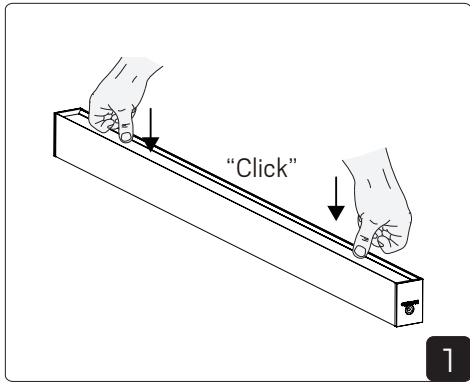

Disassembly Instructions