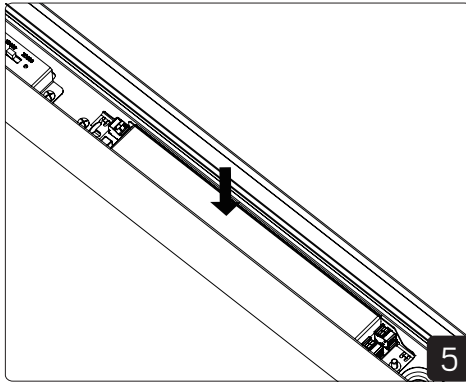

Disassembly Instructions