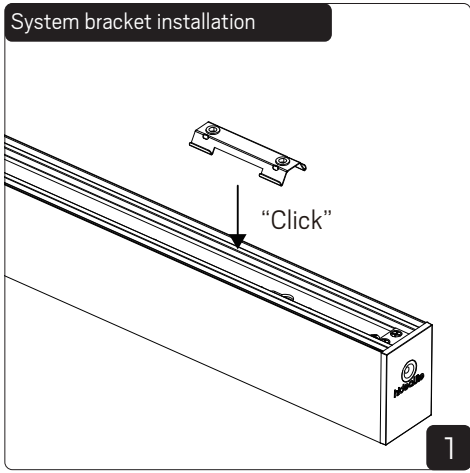

Rail Compatibility and Adapter Strips

Accessories

Extension arm for whiteboard installation

1

2

3

4

Wall-mounted installation

1

2

3

System bracket installation

Connection

Actor G2 Ceiling

DIP SWITCH POWER NOTE: Max.550mA*

mA	1	2
400mA	-	-
450mA*	ON	-
500mA	-	ON
550mA	ON	ON