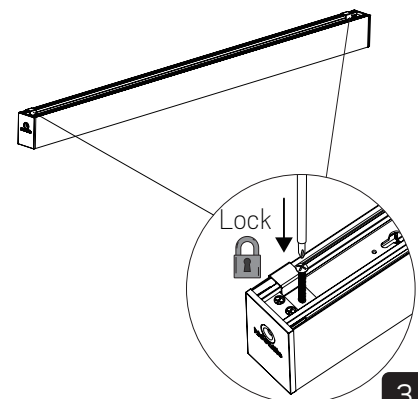

Rail Compatibility and Adapter Strips

Accessories

Extension arm for whiteboard installation

1

2

3

4

Wall-mounted installation

1

2

3

System bracket installation

Connection

Actor G2 Ceiling

DIP SWITCH POWER NOTE: Max.550mA*

mA	1	2
400mA	-	-
450mA*	ON	-
500mA	-	ON
550mA	ON	ON