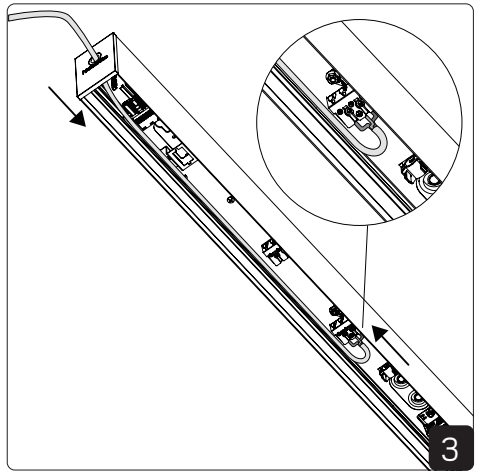

Rail Compatibility and Adapter Strips

Accessories

Extension arm for whiteboard installation

1

2

3

4

Wall-mounted installation

1

2

3

System bracket installation

Connection

Actor G2 Ceiling

DIP SWITCH POWER NOTE: Max.550mA*

mA	1	2
400mA	-	-
450mA*	ON	-
500mA	-	ON
550mA	ON	ON