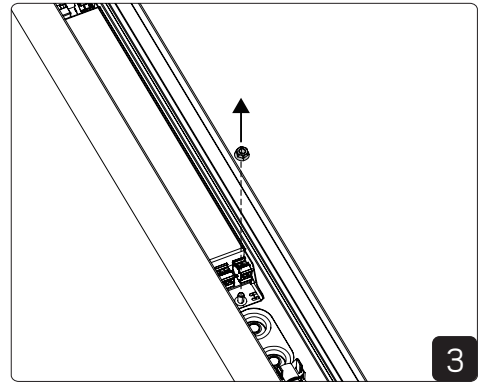

Disassembly Instructions