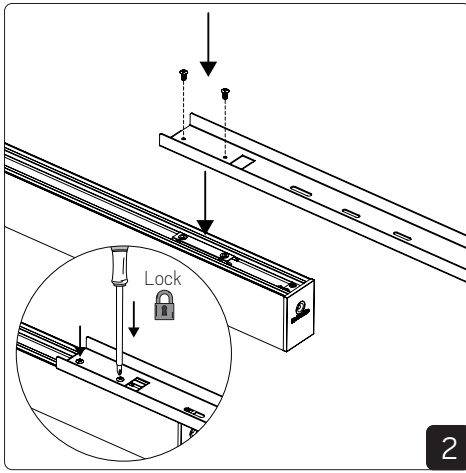

Rail Compatibility and Adapter Strips

Accessories

Extension arm for whiteboard installation

1

2

3

4

Wall-mounted installation

1

2

3

System bracket installation

Connection

Actor G2 Ceiling

DIP SWITCH POWER NOTE: Max.550mA*

mA	1	2
400mA	-	-
450mA*	ON	-
500mA	-	ON
550mA	ON	ON