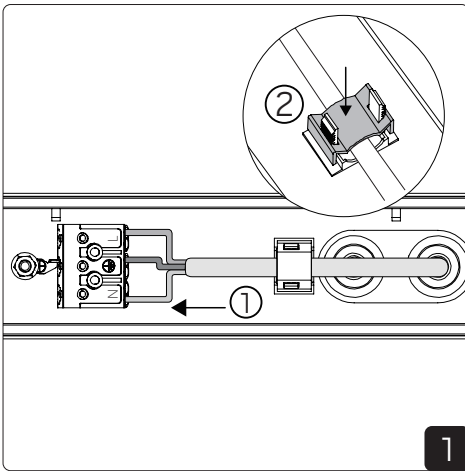

Rail Compatibility and Adapter Strips

Accessories

Extension arm for whiteboard installation

1

2

3

4

Wall-mounted installation

1

2

3

System bracket installation

Connection

Actor G2 Ceiling

DIP SWITCH POWER NOTE: Max.550mA*

mA	1	2
400mA	-	-
450mA*	ON	-
500mA	-	ON
550mA	ON	ON