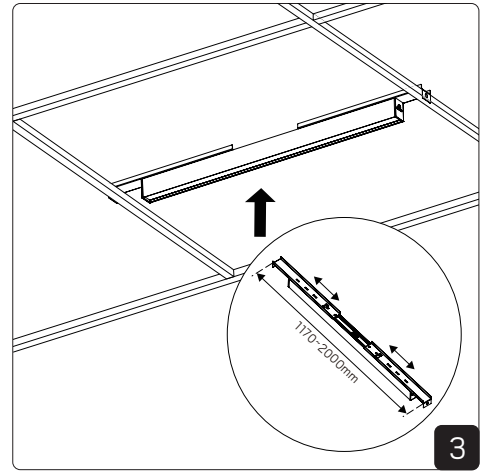

Rail Compatibility and Adapter Strips

Accessories

Extension arm for whiteboard installation

1

2

3

4

Wall-mounted installation

1

2

3

System bracket installation

Connection

Actor G2 Ceiling

DIP SWITCH POWER NOTE: Max.550mA*

mA	1	2
400mA	-	-
450mA*	ON	-
500mA	-	ON
550mA	ON	ON