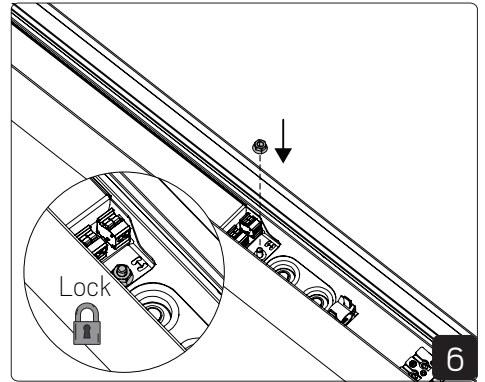

Disassembly Instructions