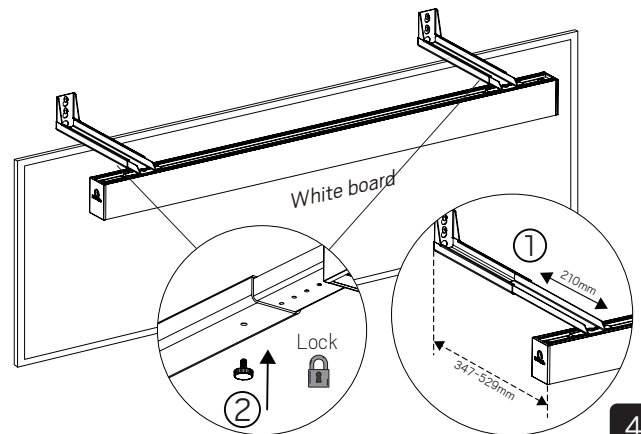

Rail Compatibility and Adapter Strips

Accessories

Extension arm for whiteboard installation

1

2

3

4

Wall-mounted installation

1

2

3

System bracket installation

Connection

Actor G2 Ceiling

DIP SWITCH POWER NOTE: Max.550mA*

mA	1	2
400mA	-	-
450mA*	ON	-
500mA	-	ON
550mA	ON	ON