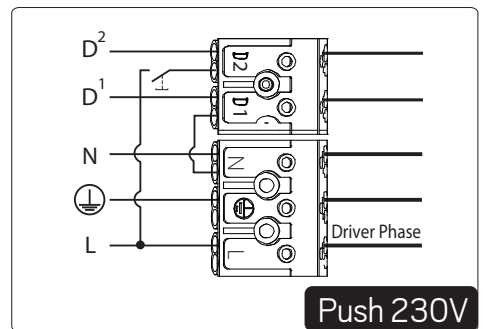

1

2

3

System bracket installation

Connection

Actor G2 Ceiling

DIP SWITCH POWER NOTE: Max.550mA*

mA	1	2
400mA	-	-
450mA*	ON	-
500mA	-	ON
550mA	ON	ON