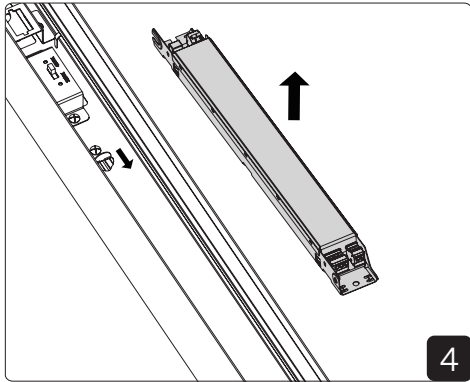

Disassembly Instructions