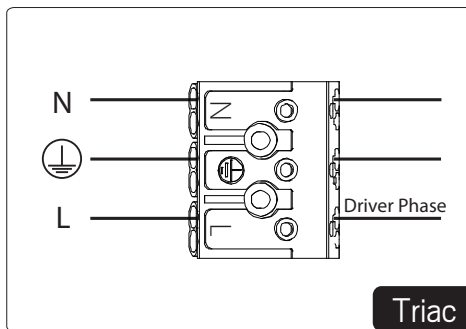

Rail Compatibility and Adapter Strips

Accessories

Extension arm for whiteboard installation

1

2

3

4

Wall-mounted installation

1

2

3

System bracket installation

Connection

Actor G2 Ceiling

DIP SWITCH POWER NOTE: Max.550mA*

mA	1	2
400mA	-	-
450mA*	ON	-
500mA	-	ON
550mA	ON	ON