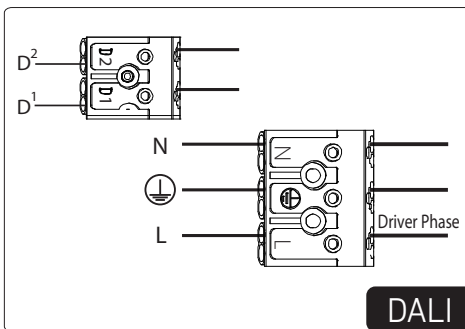

Rail Compatibility and Adapter Strips

Accessories

Extension arm for whiteboard installation

1

2

3

4

Wall-mounted installation

1

2

3

System bracket installation

Connection

Actor G2 Ceiling

DIP SWITCH POWER NOTE: Max.550mA*

mA	1	2
400mA	-	-
450mA*	ON	-
500mA	-	ON
550mA	ON	ON