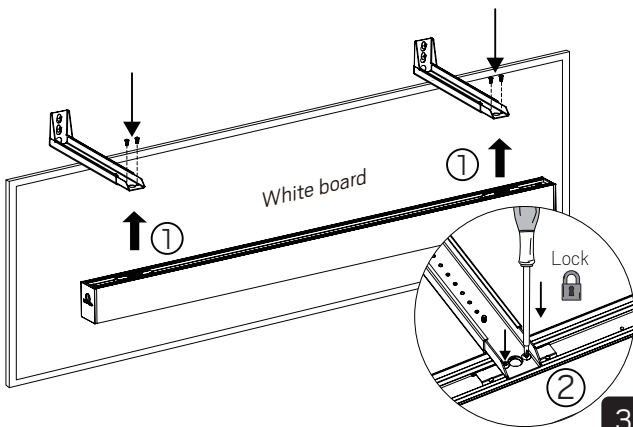

Rail Compatibility and Adapter Strips

Accessories

Extension arm for whiteboard installation

1

2

3

4

Wall-mounted installation

1

2

3

System bracket installation

Connection

Actor G2 Ceiling

DIP SWITCH POWER NOTE: Max.550mA*

mA	1	2
400mA	-	-
450mA*	ON	-
500mA	-	ON
550mA	ON	ON