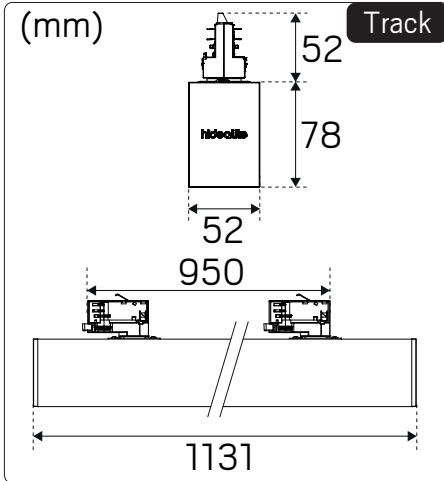

Actor G2 Ceiling / Track

hidealite