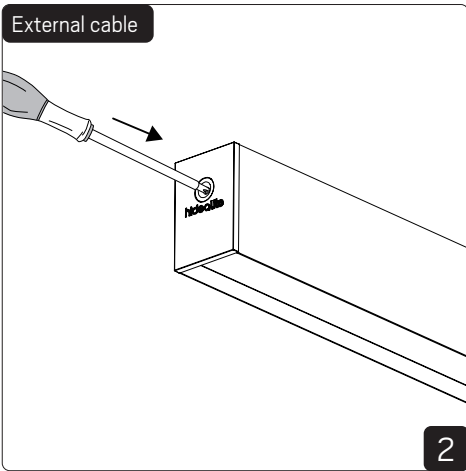

Rail Compatibility and Adapter Strips

Accessories

Extension arm for whiteboard installation

1

2

3

4

Wall-mounted installation

1

2

3

System bracket installation

Connection

Actor G2 Ceiling

DIP SWITCH POWER NOTE: Max.550mA*

mA	1	2
400mA	-	-
450mA*	ON	-
500mA	-	ON
550mA	ON	ON