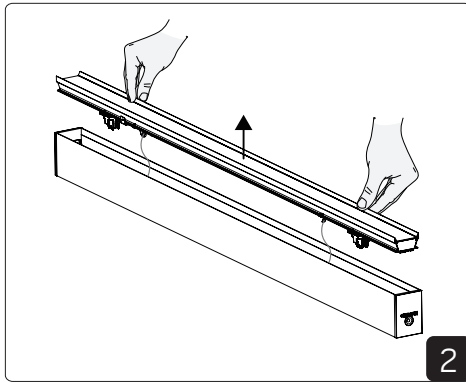

Disassembly Instructions