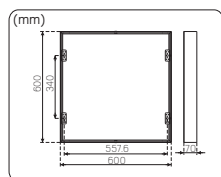

Accessories

E-nr	Sno	ELnr	GTIN	Name	LEDcolor	Size
7027013	4143899	3227659	7392971150581	Spacer frame 600x600	White	600x600
7027014	4158559	3217618	7392971150598	Spacer frame 300x1200	White	300x1200
7012483	4289493	3212071	7392971128566	Cover plate Panel Round	White	595x595