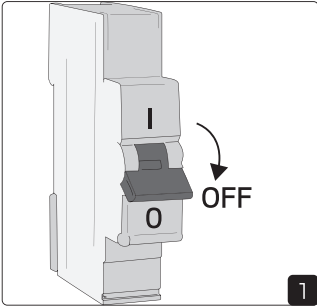

Installation with Q-box Mini