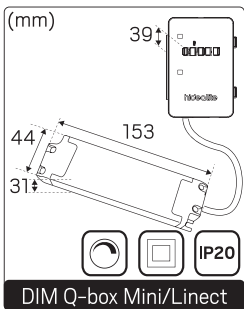

SAFETY INSTRUCTIONS

Accessories

E-nr	Sno	ELnr	GTIN	Name	LEDcolor	Size
7027013	4143899	3227659	7392971150581	Spacer frame 600x600	White	600x600
7027014	4158559	3217618	7392971150598	Spacer frame 300x1200	White	300x1200
7012483	4289493	3212071	7392971128566	Cover plate Panel Round	White	595x595