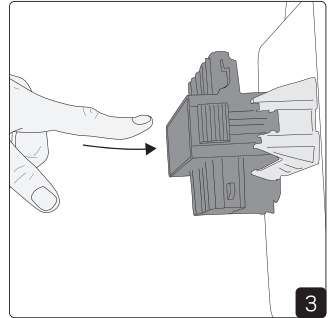

Proper placement is vital for strong signals, avoiding obstructions like metal and dense walls to ensure reliable connectivity. Care to check signal levels.

For optimal performance, we recommend maintaining an approximate distance of 20 meters between Casambi devices under good conditions. This helps ensure strong and reliable connectivity.

## CASAMBI

To be used through APP available on Apple Store and Play

Installation with Q-box Mini

Installation with Linect

Linect works with Wago Winsta, Ensto, Wieland etc.