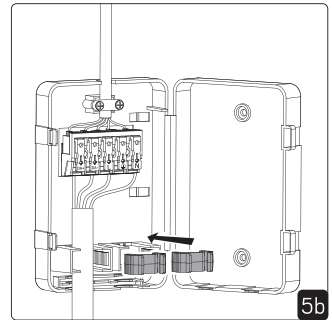

Installation with Q-box Mini