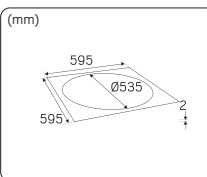

Accessories

E-nr	Sno	ELnr	GTIN	Name	LEDcolor	Size
7027013	4143899	3227659	7392971150581	Spacer frame 600x600	White	600x600
7027014	4158559	3217618	7392971150598	Spacer frame 300x1200	White	300x1200
7012483	4289493	3212071	7392971128566	Cover plate Panel Round	White	595x595