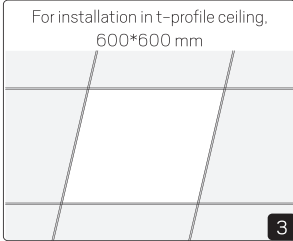

Installation DIM & Casambi

Sky Casambi

Use the Casambi app for commissioning and control.

CASAMBI

Note!