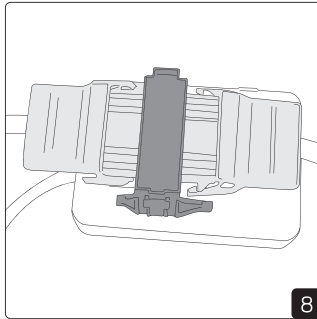

## CASAMBI

To be used through APP available on Apple Store and Play

Installation with Q-box Mini

Installation with Linect

Linect works with Wago Winsta, Ensto, Wieland etc.