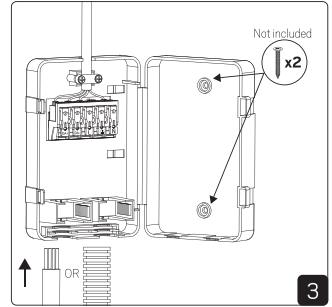

Installation with Q-box Mini