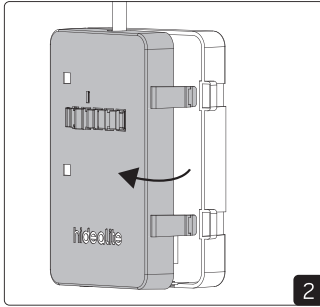

Installation with Q-box Mini