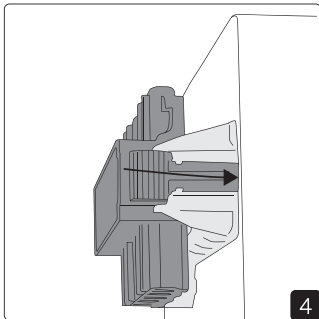

Installation with Linect

Linect works with Wago Winsta, Ensto, Wieland etc.