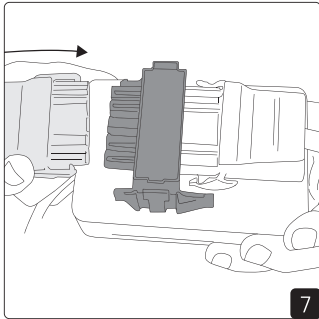

## CASAMBI

To be used through APP available on Apple Store and Play

Installation with Q-box Mini

Installation with Linect

Linect works with Wago Winsta, Ensto, Wieland etc.