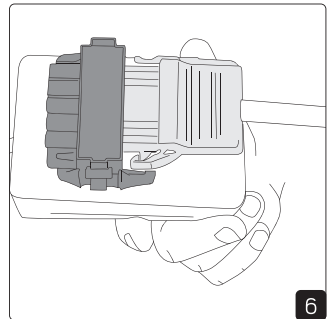

Proper placement is vital for strong signals, avoiding obstructions like metal and dense walls to ensure reliable connectivity. Care to check signal levels.

For optimal performance, we recommend maintaining an approximate distance of 20 meters between Casambi devices under good conditions. This helps ensure strong and reliable connectivity.

## CASAMBI

To be used through APP available on Apple Store and Play

Installation with Q-box Mini

Installation with Linect

Linect works with Wago Winsta, Ensto, Wieland etc.