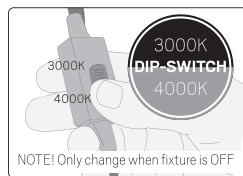

SAFETY INSTRUCTIONS