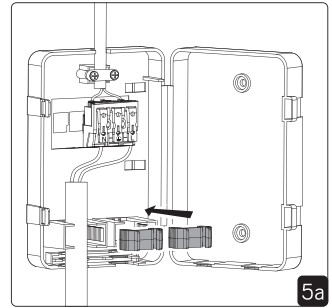

Installation with Q-box Mini