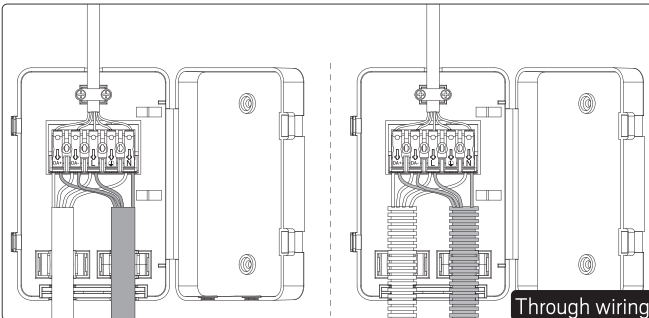

Installation with Q-box Mini