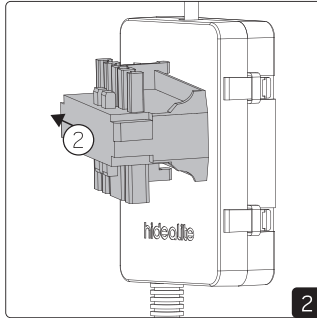

## CASAMBI

To be used through APP available on Apple Store and Play

Installation with Q-box Mini

Installation with Linect

Linect works with Wago Winsta, Ensto, Wieland etc.