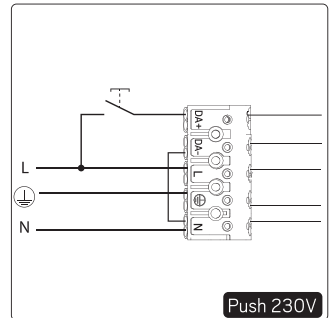

Installation with Q-box Mini