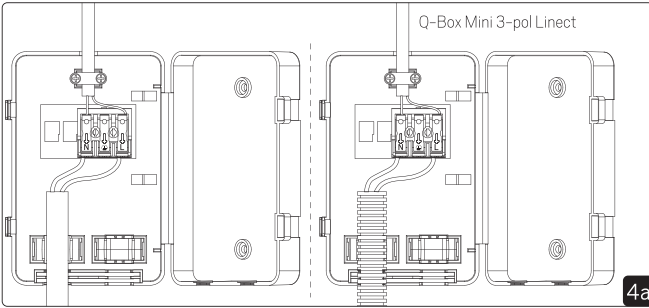

Installation with Q-box Mini