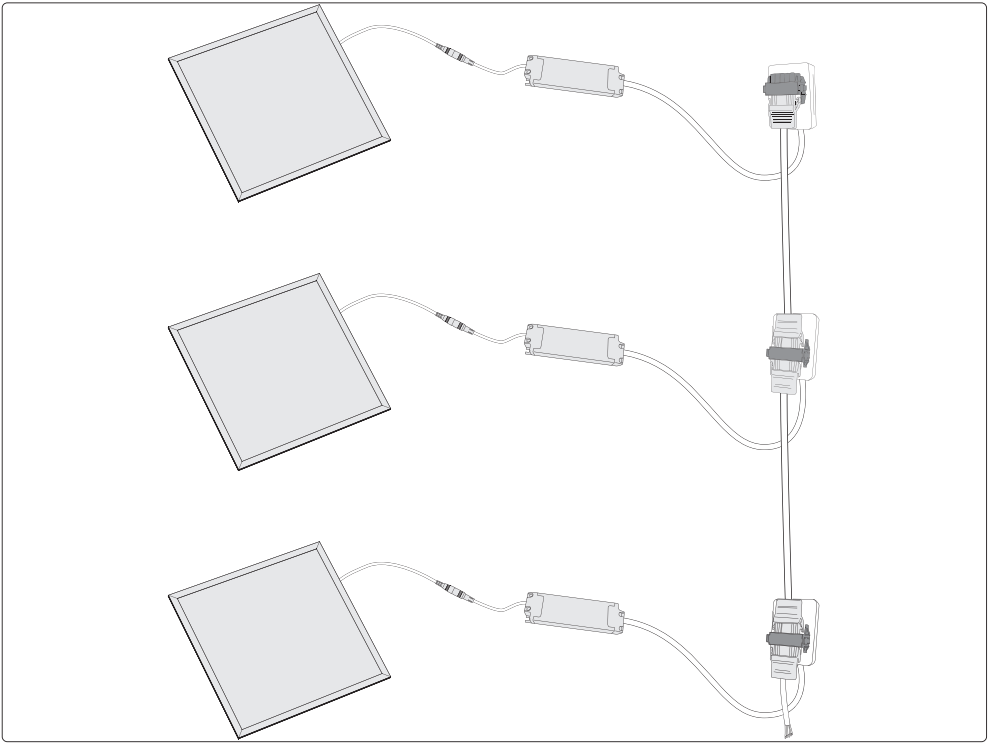

Proper placement is vital for strong signals, avoiding obstructions like metal and dense walls to ensure reliable connectivity. Care to check signal levels.

For optimal performance, we recommend maintaining an approximate distance of 20 meters between Casambi devices under good conditions. This helps ensure strong and reliable connectivity.

## CASAMBI

To be used through APP available on Apple Store and Play

Installation with Q-box Mini

Installation with Linect

Linect works with Wago Winsta, Ensto, Wieland etc.