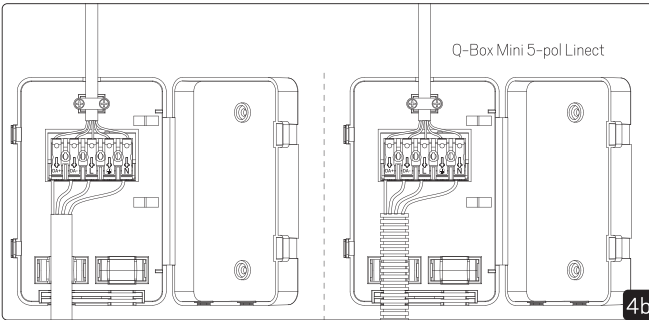

Installation with Q-box Mini