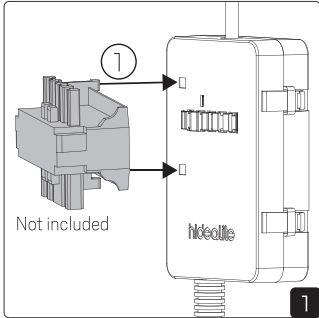

## CASAMBI

To be used through APP available on Apple Store and Play

Installation with Q-box Mini

Installation with Linect

Linect works with Wago Winsta, Ensto, Wieland etc.