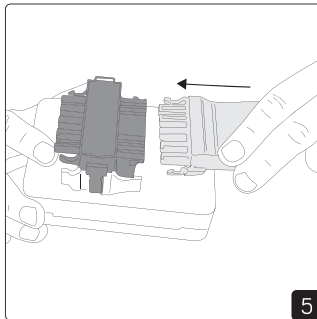

## CASAMBI

To be used through APP available on Apple Store and Play

Installation with Q-box Mini

Installation with Linect

Linect works with Wago Winsta, Ensto, Wieland etc.