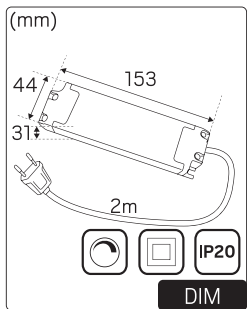

SAFETY INSTRUCTIONS

Accessories

E-nr	Sno	ELnr	GTIN	Name	LEDcolor	Size
7027013	4143899	3227659	7392971150581	Spacer frame 600x600	White	600x600
7027014	4158559	3217618	7392971150598	Spacer frame 300x1200	White	300x1200
7012483	4289493	3212071	7392971128566	Cover plate Panel Round	White	595x595