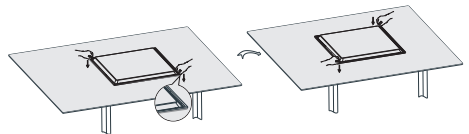

Lamp inspection before installation:

Take out the lamp from the box and put it in a flat table, if the lamp upwarps, please adjust the lamp with below steps before installation:
1. Press the opposite angles at the same time.
2. Press another two opposite angles at the same time, make sure the four angles are flat, then start the installation.