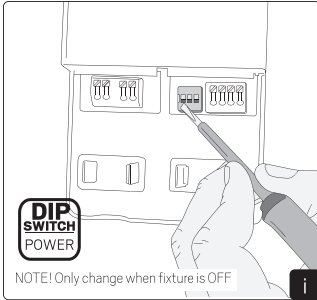

DIP on DALI driver

Sky OP 600x600			
mA	Lumen 3000K	Lumen 4000K	Effect
600mA	2950lm	3050lm	24W
700mA	3450lm	3500lm	28W
750mA	3650lm	3750lm	30W
800mA	3800lm	3900lm	32W
850mA	4150lm	4250lm	34W
900mA	4300lm	4400lm	36W
950mA	4500lm	4600lm	38W
1050mA	4950lm	5050lm	42W

Sky MP 600x600			
mA	Lumen 3000K	Lumen 4000K	Effect
600mA	2850lm	2950lm	24W
700mA	3300lm	3350lm	28W
750mA	3500lm	3600lm	30W
800mA	3650lm	3750lm	32W
850mA	3950lm	4050lm	34W
900mA	4100lm	4200lm	36W
950mA	4300lm	4400lm	38W
1050mA	4750lm	4850lm	42W

Sky OP 300x1200			
mA	Lumen 3000K	Lumen 4000K	Effect
600mA	3020lm	3230lm	24W
700mA	3500lm	3760lm	28W
750mA	3750lm	4030lm	30W
800mA	4000lm	4280lm	32W
850mA	4200lm	4500lm	34W
900mA	4420lm	4750lm	36W
950mA	4660lm	5000lm	38W
1050mA	5140lm	5500lm	42W

Sky MP 300x1200			
mA	Lumen 3000K	Lumen 4000K	Effect
600mA	2890lm	3050lm	24W
700mA	3350lm	3550lm	28W
750mA	3580lm	3800lm	30W
800mA	3800lm	4040lm	32W
850mA	4000lm	4260lm	34W
900mA	4220lm	4490lm	36W
950mA	4450lm	4730lm	38W
1050mA	4900lm	5200lm	42W