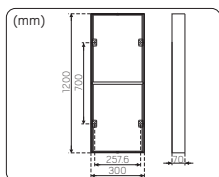

Accessories

E-nr	Sno	ELnr	GTIN	Name	LEDcolor	Size
7027013	4143899	3227659	7392971150581	Spacer frame 600x600	White	600x600
7027014	4158559	3217618	7392971150598	Spacer frame 300x1200	White	300x1200
7012483	4289493	3212071	7392971128566	Cover plate Panel Round	White	595x595