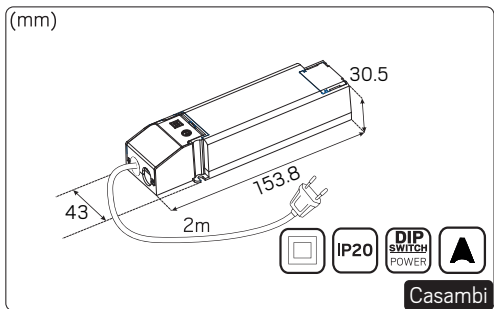

SAFETY INSTRUCTIONS

Accessories

E-nr	Sno	ELnr	GTIN	Name	LEDcolor	Size
7027013	4143899	3227659	7392971150581	Spacer frame 600x600	White	600x600
7027014	4158559	3217618	7392971150598	Spacer frame 300x1200	White	300x1200
7012483	4289493	3212071	7392971128566	Cover plate Panel Round	White	595x595