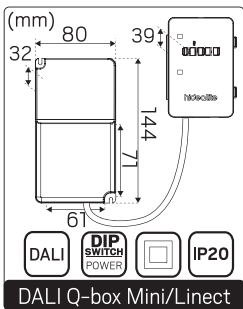

SAFETY INSTRUCTIONS

Accessories

E-nr	Sno	ELnr	GTIN	Name	LEDcolor	Size
7027013	4143899	3227659	7392971150581	Spacer frame 600x600	White	600x600
7027014	4158559	3217618	7392971150598	Spacer frame 300x1200	White	300x1200
7012483	4289493	3212071	7392971128566	Cover plate Panel Round	White	595x595