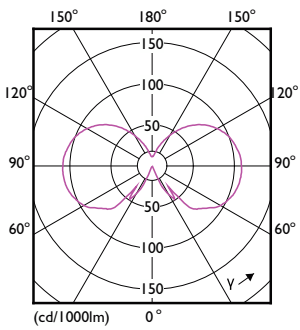

Light Distribution Diagram - CorePro LEDBulbND 7-60W E27 ST64 827CL G