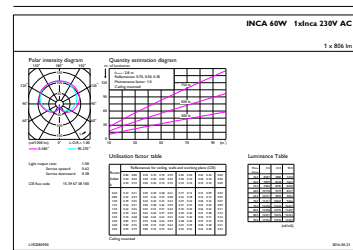

Mittapiirros

Product	D	C
CorePro LEDBulbND 7-60W E27 A60 827FR G	60 mm	110 mm

CorePro Glass LED -lamput

Valonjakotiedot

Spectral Power Distribution Colour - CorePro LEDBulbND 7-60W E27 A60 827FR G

Light Distribution Diagram - CorePro LEDBulbND 7-60W E27 A60 827FR G