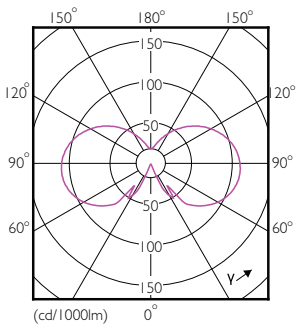

Mittapiirros

Product	D	C
CorePro LEDBulbND 4.3-40W E27 A60827 CLG	60 mm	104 mm

CorePro Glass LED -lamput

Valonjakotiedot

General uniform lighting - CorePro LEDBulbND 4.3-40W E27 A60827 CLG

Spectral Power Distribution Colour - CorePro LEDBulbND 4.3-40W E27 A60827 CLG