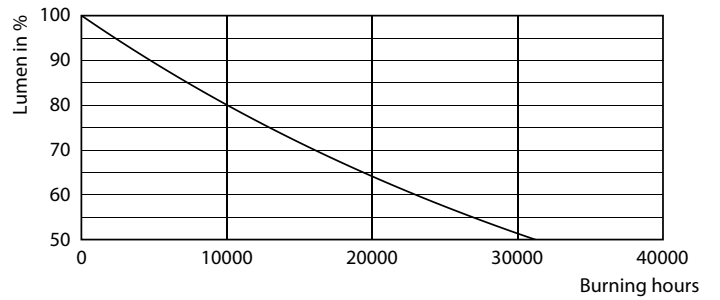

Lumen Maintenance Diagram - CorePro LEDBulbND 200W E27 A95 827 FR G