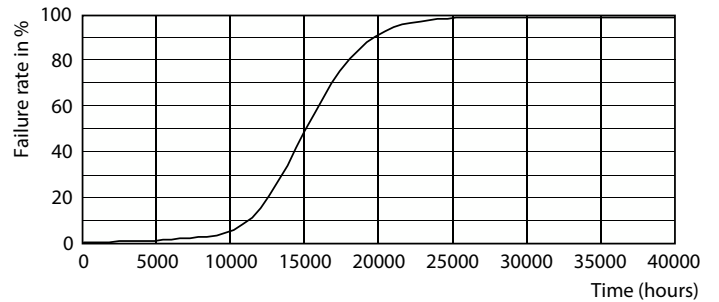

LEDspot R7S 230V