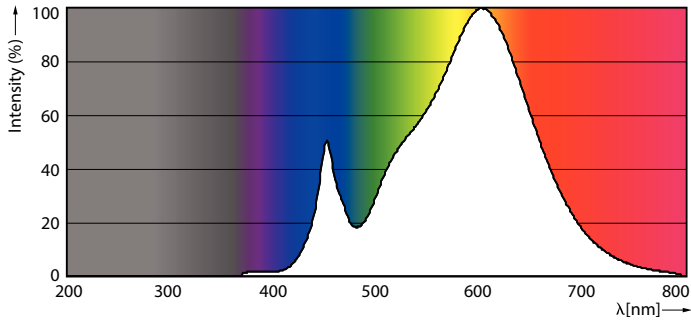

## Valonjakotiedot

Spectral Power Distribution Colour - CoreProLED linearD 17.5-150W R7S 118 830