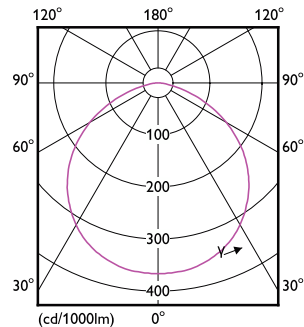

Light Distribution Diagram - CoreProLED linearD 17.5-150W R7S 118 830