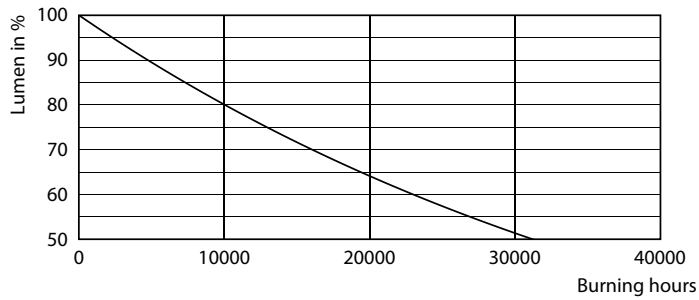

Käyttöikä

Lumen Maintenance Diagram - CoreProLED linearD 17.5-150W R7S 118 830