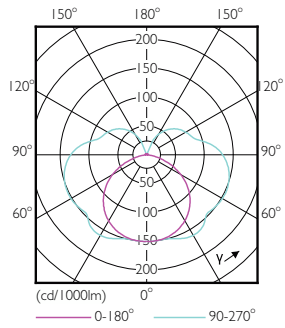

CorePro LED linear MV

Valonjakotiedot

Light Distribution Diagram - CorePro LED linear D 14-120W R7S 118 830