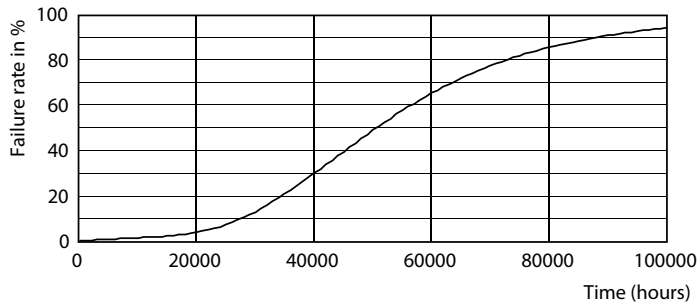

Käyttöikä

Life Expectancy Diagram