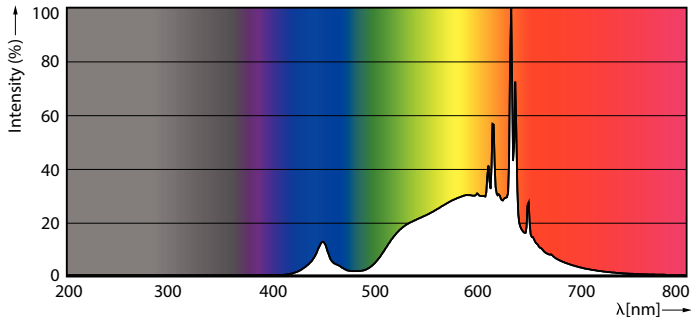

MASTER LEDspot GU10 UltraEfficient

Valonjakotiedot

Spectral Power Distribution Colour - MAS LEDspot UE 2.1-50W GU10 ND 827
EELA