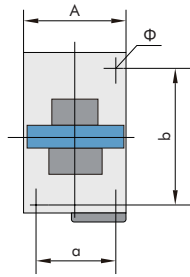

7. Overall and mounting dimensions (mm)

NC1-09~32

NC1-40~95