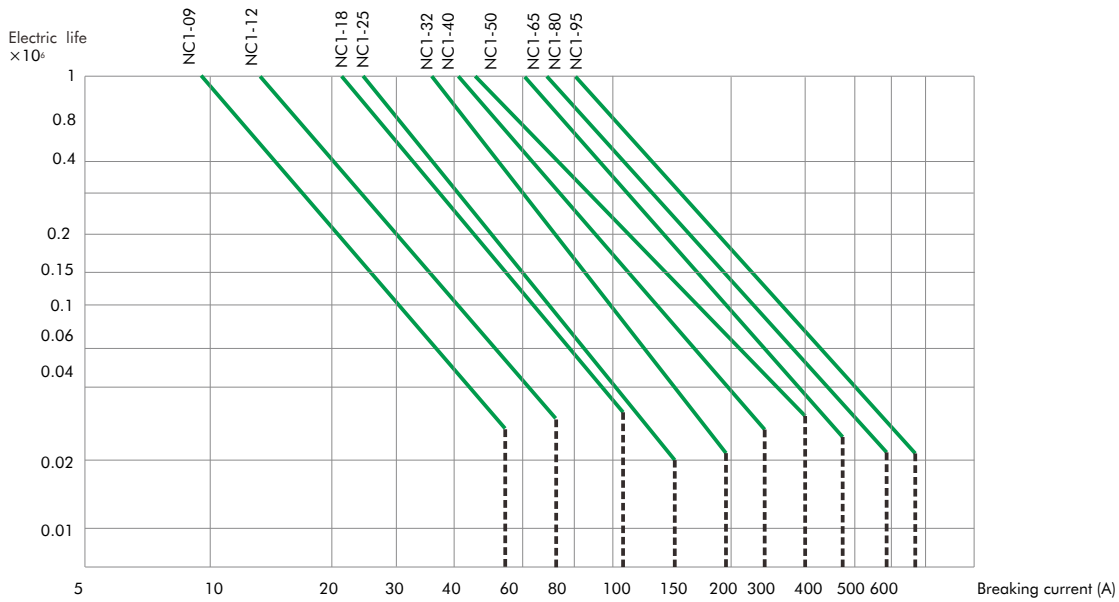

Ambient temperature (°C)	40	50	60	70
Correction factor	1	0.875	0.75	0.625

3. Curves

Electric life curves (AC-3)

Electric life curves (AC-4)

Example:
 Request to control the start of three-phase motors
 main technical parameter of three-phase motors: $P=5.5\text{kW}$, $U_e=400\text{V}(380\text{V})$, $I_e=11\text{A}$, $I_c=6 \times I_e=66\text{A}$
 The electric life span of request: 2,00,000 operations
 the contactor should be NC1-32 according to the curves above