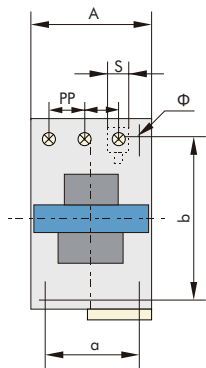

6. Technical information

6.1 Terminal connection

Model	Cabling cross section(Cu)					
	Number of piece	Flexible cable with cold-pressed socket(mm ²)	Flexible cable without cold-pressed socket(mm ²)	Inflexible cable (mm ²)	Screw size	Tightening torque(Nm)
NC1-09	1	1/2.5	1/4	1/4	M3.5	0.8
	2	1/2.5	1/2.5	1/4	M3.5	0.8
NC1-12	1	1/2.5	1/4	1/4	M3.5	0.8
	2	1/2.5	1/2.5	1/4	M3.5	0.8
NC1-18	1	1.5/4	1.5/6	1.5/6	M3.5	0.8
	2	1.5/4	1.5/4	1.5/6	M3.5	0.8
NC1-25	1	1.5/4	1.5/10	1.5/6	M4	1.2
	2	1.5/4	1.5/6	1.5/6	M4	1.2
NC1-32	1	2.5/6	2.5/10	2.5/10	M4	1.2
	2	2.5/6	2.5/6	2.5/10	M4	1.2
NC1-40	1	6/25	6/25	6/25	M8	6
	2	4/10	4/10	4/10	M8	6
NC1-50	1	6/25	6/25	6/25	M8	6
	2	4/10	4/10	4/10	M8	6
NC1-65	1	6/25	6/25	6/25	M8	6
	2	4/10	4/10	4/10	M8	6
NC1-80	1	10/35	10/35	10/35	M10	⌀ 6 Ⓞ 10
	2	6/16	6/16	6/16	M10	⌀ 6 Ⓞ 10
NC1-95	1	10/35(50)	10/35(50)	10/35(50)	M10	⌀ 6 Ⓞ 10
	2	6/16	6/16	6/16	M10	⌀ 6 Ⓞ 10

7. Overall and mounting dimensions (mm)

NC1-09~32

NC1-40~95

NC1-09Z~32Z

NC1-40Z~95Z

Model	A max	B max	C max	D max	E max	a	b	Φ	L	P	S
NC1-09(Z)~12(Z)	47	76	82(116)	115(149)	135.5(169.5)	34/35	50/60	4.5	60(95)	10.5	8.6
NC1-18(Z)	47	76	87(122)	120(155)	140(175.5)	34/35	50/60	4.5	61(96)	11.3	10.4
NC1-25(Z)	57	86	95(131)	128(164)	149.5(185.5)	40	48	4.5	70(107)	13.2	11.7
NC1-32(Z)	57	86	100(138)	133(171)	154.5(192.5)	40	48	4.5	78(135)	14.5	13
NC1-4011(Z)~6511(Z)	77	129	116(173)	146(203)	168(225)	40	105	6.5	78(135)	20	8.8
NC1-4004~6504	84	129	116(173)	146(203)	168(225)	40	105	6.5	78(135)	20	8.8
NC1-4008~6508	84	129	127(184)	146(203)	168(225)	40	105	6.5	78(135)	20	8.8
NC1-8011(Z)~9511(Z)	87	129	127(188)	155(212)	177(234)	40	105	6.5	83(140)	23.5	12
NC1-8004~9504	96	129	122(181)	155(212)	177(234)	40	105	6.5	83(140)	23.5	12
NC1-8008~9508	96	129	135(194)	155(212)	177(234)	40	105	6.5	83(140)	23.5	12

Note:
 1. L: in main circuit, the distance between terminals and plate; 2. P: in main circuit, the distance between two phases;
 3. S: in main circuit, the width of contacting plate.

NC1 Contactor 9~95A