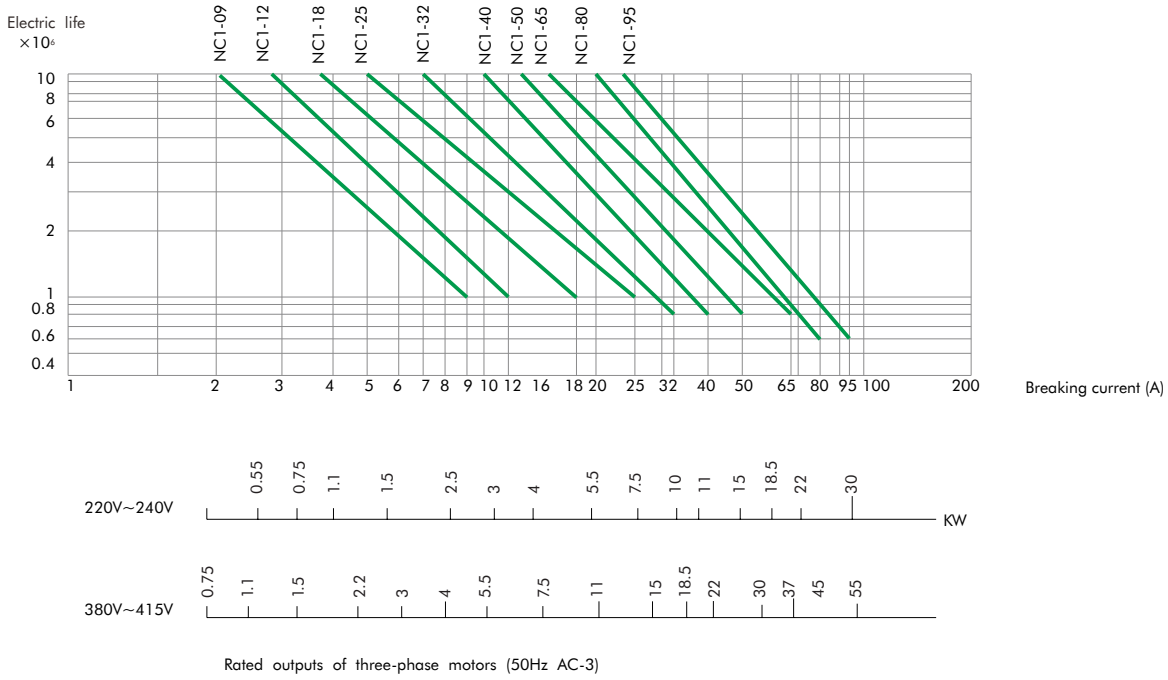

Ambient temperature (°C)	40	50	60	70
Correction factor	1	0.875	0.75	0.625

3. Curves

Electric life curves (AC-3)

Electric life curves (AC-4)

Example:
 Request to control the start of three-phase motors
 main technical parameter of three-phase motors: $P=5.5\text{kW}$, $U_e=400\text{V}(380\text{V})$, $I_e=11\text{A}$, $I_c=6 \times I_e=66\text{A}$
 The electric life span of request: 2,00,000 operations
 the contactor should be NC1-32 according to the curves above