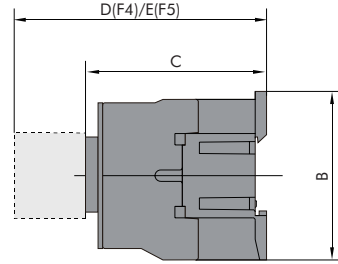

7. Overall and mounting dimensions (mm)

NC1-09~32

NC1-40~95