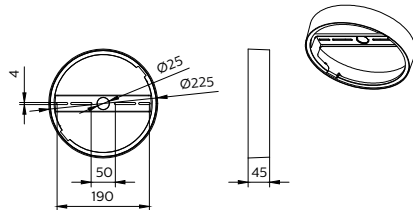

CoreLine SlimDownlight

DN145Z SM Frame D200

IK03 | 0.3 J

CoreLine slimdownlight delivers on the CoreLine promise of innovative, easy to use and high-quality indoor LED downlights. CoreLine slimdownlight is an innovative range of recessed and surface-mounted luminaires. It is designed to provide uniform lighting across multiple application areas. With instant energy savings and a longer lifetime, this is an environmentally friendly and cost saving solution. Its MultiColorTemp feature offers a choice of two color temperatures in a single luminaire. This makes it easy to select the right product, gives you the flexibility respond to customer preferences on site, and means fewer product codes on stock. Simple and easy installation means our slim downlight fits the same size cut-out, while the minimal built-in depth of 34mm makes this product an ideal space saving solution, especially for projects with limited fitting space. InterAct Ready option with integrated wireless communications in this family is available, to be used with InterAct gateways, sensors and software.

Product data

General Information		Net Weight (Piece)	
Value ladder	Performance		0.090 kg
Mechanical and Housing		Approval and Application	
Overall height	44.5 mm	CE mark	Yes
Overall diameter	224.5 mm	EU RoHS compliant	Yes
Ingress protection code	-	Product Data	
Mech. impact protection code	IK03 [0.3 J]	Order product name	DN145Z SM Frame D200
		Full product name	DN145Z SM Frame D200

CoreLine SlimDownlight

Full product code	872110331704999
Order code	911401895187
Material Nr. (12NC)	911401895187
Numerator - Quantity Per Pack	1
EAN/UPC - Product/Case	8721103317049

Numerator - Packs per outer box	20
EAN/UPC - Case	8721103317193

Dimensional drawing

911401895187 DN145Z SM Frame D200