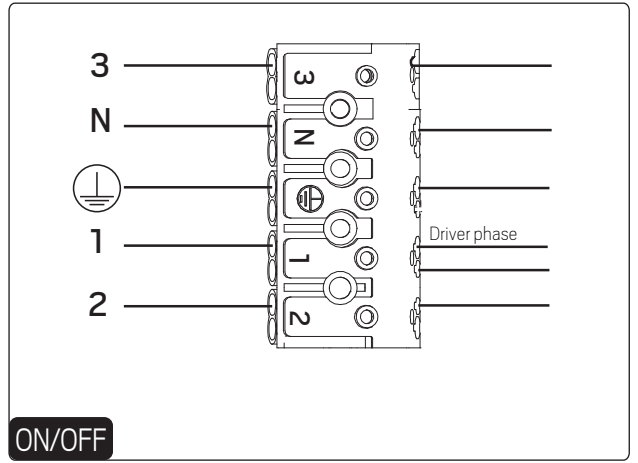

Accessories

Indline G2 IP23 M

Indline G2 IP23 L / XL

Mounting Surface

Mounting Wire

Connection

Strain relief optional if needed

Indline G2 IP23 M

DIP SWITCH POWER Max. 500mA

ON OFF

mA	Watt	1	2
350mA	53W	-	-
400mA	61W	ON	-
450mA	70W	-	ON
500mA*	80W	ON	ON

	mA	350MA	400MA	450MA	500MA
30°	Watt	53W	61W	70W	80W
	Lumen	10800lm	12250lm	13750lm	15250lm
60°	Watt	53W	61W	70W	78W
	Lumen	10200lm	11400lm	12800lm	14400lm
90°	mA	350MA	400MA	450MA	500MA
	Watt	53W	61W	70W	78W
	Lumen	9550lm	10850lm	12250lm	13500lm