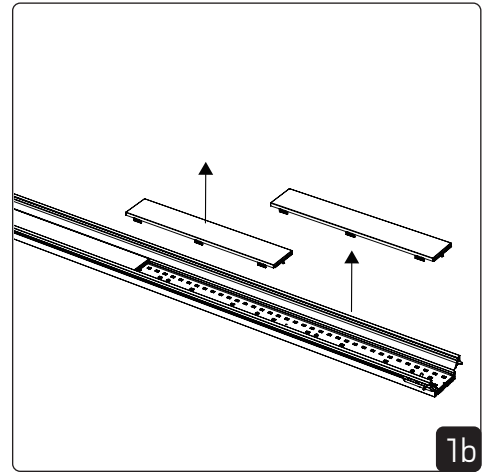

Disassembly Instructions