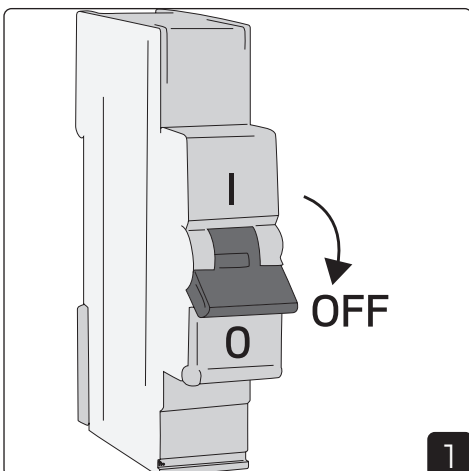

Accessories

Indline G2 IP23 M

Indline G2 IP23 L / XL

Mounting Surface

Mounting Wire

Connection

Strain relief optional if needed

Indline G2 IP23 M

DIP SWITCH POWER Max. 500mA

ON OFF

mA	Watt	1	2
350mA	53W	-	-
400mA	61W	ON	-
450mA	70W	-	ON
500mA*	80W	ON	ON

	mA	350MA	400MA	450MA	500MA
30°	Watt	53W	61W	70W	80W
	Lumen	10800lm	12250lm	13750lm	15250lm
60°	Watt	53W	61W	70W	78W
	Lumen	10200lm	11400lm	12800lm	14400lm
90°	mA	350MA	400MA	450MA	500MA
	Watt	53W	61W	70W	78W
	Lumen	9550lm	10850lm	12250lm	13500lm