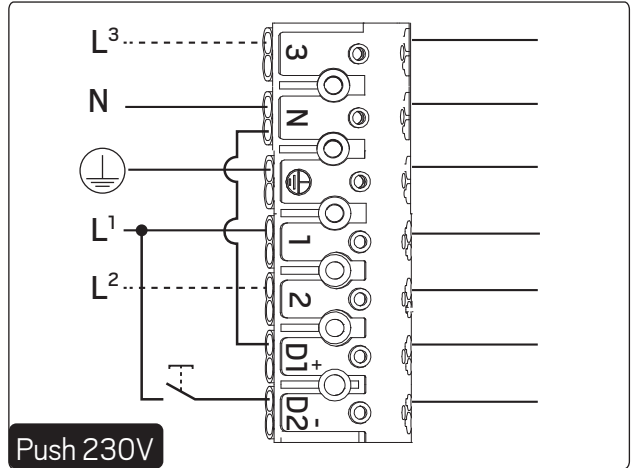

Accessories

Indline G2 IP23 M

Indline G2 IP23 L / XL

Mounting Surface

Mounting Wire

Connection

Strain relief optional if needed

Indline G2 IP23 M

DIP SWITCH POWER Max. 500mA

ON OFF

mA	Watt	1	2
350mA	53W	-	-
400mA	61W	ON	-
450mA	70W	-	ON
500mA*	80W	ON	ON

	mA	350MA	400MA	450MA	500MA
30°	Watt	53W	61W	70W	80W
	Lumen	10800lm	12250lm	13750lm	15250lm
60°	Watt	53W	61W	70W	78W
	Lumen	10200lm	11400lm	12800lm	14400lm
90°	mA	350MA	400MA	450MA	500MA
	Watt	53W	61W	70W	78W
	Lumen	9550lm	10850lm	12250lm	13500lm