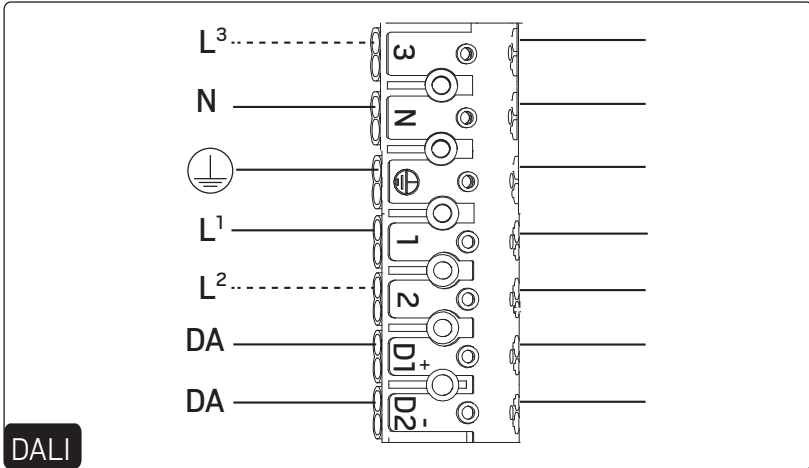

Accessories

Indline G2 IP23 M

Indline G2 IP23 L / XL

Mounting Surface

Mounting Wire

Connection

Strain relief optional if needed

Indline G2 IP23 M

DIP SWITCH POWER Max. 500mA

ON OFF

mA	Watt	1	2
350mA	53W	-	-
400mA	61W	ON	-
450mA	70W	-	ON
500mA*	80W	ON	ON

	mA	350MA	400MA	450MA	500MA
30°	Watt	53W	61W	70W	80W
	Lumen	10800lm	12250lm	13750lm	15250lm
60°	Watt	53W	61W	70W	78W
	Lumen	10200lm	11400lm	12800lm	14400lm
90°	mA	350MA	400MA	450MA	500MA
	Watt	53W	61W	70W	78W
	Lumen	9550lm	10850lm	12250lm	13500lm