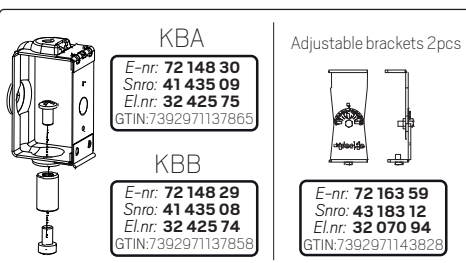

Accessories