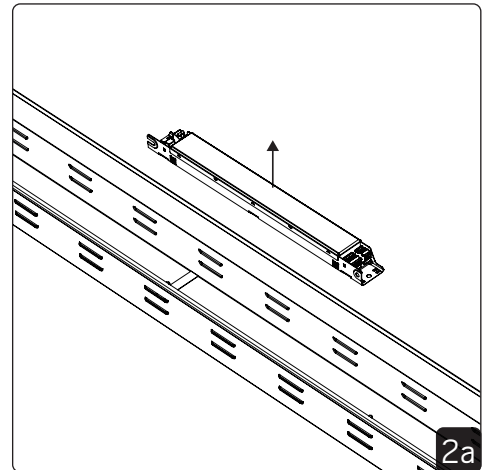

Disassembly Instructions