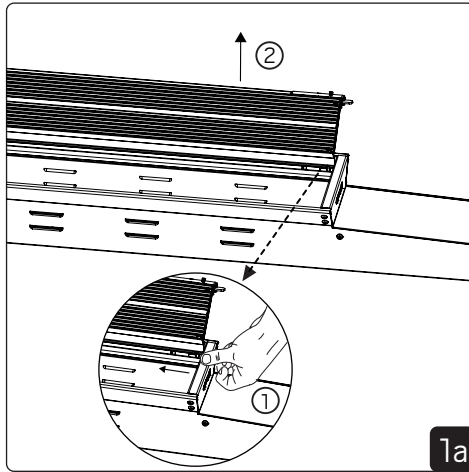

Disassembly Instructions