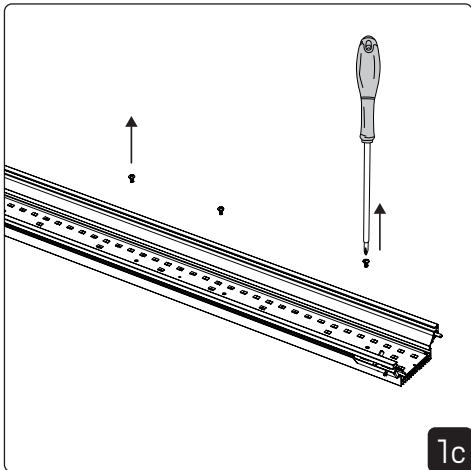

Disassembly Instructions