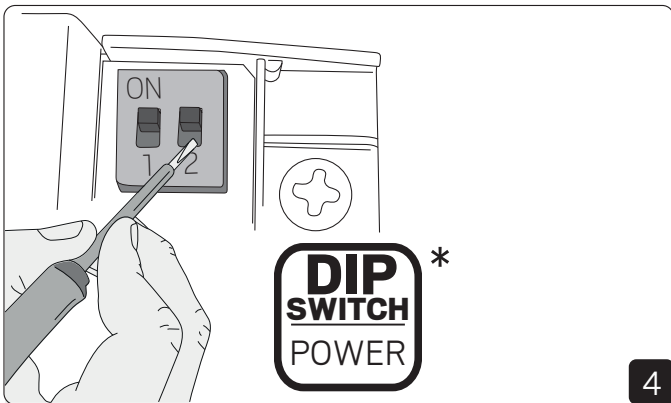

Indline G2 IP23 M

DIP SWITCH POWER Max. 500mA

ON OFF

mA	Watt	1	2
350mA	53W	-	-
400mA	61W	ON	-
450mA	70W	-	ON
500mA*	80W	ON	ON

	mA	350MA	400MA	450MA	500MA
30°	Watt	53W	61W	70W	80W
	Lumen	10800lm	12250lm	13750lm	15250lm
60°	Watt	53W	61W	70W	78W
	Lumen	10200lm	11400lm	12800lm	14400lm
90°	mA	350MA	400MA	450MA	500MA
	Watt	53W	61W	70W	78W
	Lumen	9550lm	10850lm	12250lm	13500lm

Indline G2 IP23 L

DIP SWITCH POWER Max. 350mA

ON OFF

mA	Watt	1	2
200mA	55W	-	-
250mA	69W	-	ON
300mA	82W	ON	-
350mA*	97W	ON	ON

	mA	200MA	250MA	300MA	350MA
30°	Watt	55W	69W	82W	97W
	Lumen	11050lm	13750lm	16300lm	19050lm
60°	Watt	55W	69W	82W	97W
	Lumen	10350lm	12900lm	15250lm	17800lm
90°	mA	350MA	400MA	450MA	500MA
	Watt	55W	69W	82W	97W
	Lumen	10150lm	12650lm	15050lm	17550lm

Indline G2 IP23 XL

DIP SWITCH POWER Max. 700mA

ON OFF

mA	Watt	1	2
400mA	81W	-	-
500mA	103W	-	ON
600mA	125W	ON	-

	mA	400MA	500MA	600MA
30°	Watt	81W	103W	125W
	Lumen	15750lm	19600lm	23350lm
60°	Watt	81W	103W	125W
	Lumen	15450lm	19400lm	23050lm
90°	mA	350MA	400MA	450MA
	Watt	81W	103W	125W
	Lumen	14550lm	18100lm	21600lm