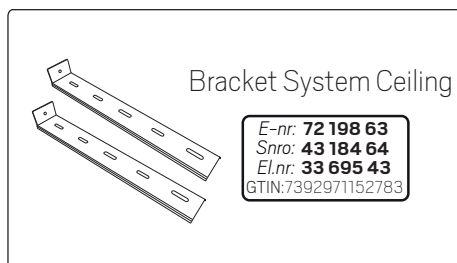

Accessories

Indline G2 IP23 M

Indline G2 IP23 L / XL

Mounting Surface

Mounting Wire

Connection

Strain relief optional if needed

Indline G2 IP23 M