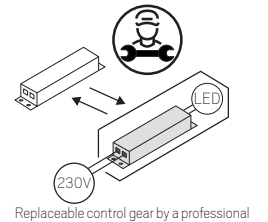

Indline G2 IP23 Sport

hide@lite