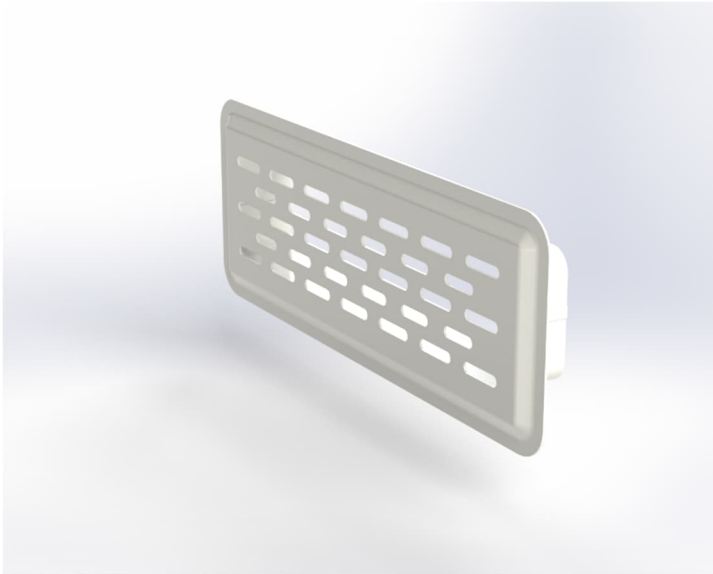

QUADRODEC®

Quadrodec® Universal design Floor Grill 220X55mm

Order code: QDFGFOH220x55***

Description

Universal design floor grill, which in combination with **DEC-SAFEFIX** connector can be used for floor and wall mounting.

Connection: Female
Material 0,6mm: Galva DX51D+Z80
Stainless steel 304

Front cover:
Material 1,0mm: Galva DX51D+Z80
Stainless steel 304

The design grill is available in the following versions:

Powder coated (made of Galva sheet metal)
QDFGFOH220x55R9003G30 - RAL 9003 G30 OH
QDFGFOH220x55R9005G30 - RAL 9005 G30 OH

Plated Stainless Steel :
QDFGFOH220x55SSPBZ - Bronze OH
QDFGFOH220x55SSPG - Gold OH
QDFGFOH220x55SSPA - Anthracite OH

Also available in 250X80mm.

Quadrodec® Grill (QDFGFOH220x55) + DEC-SAFEFIX (QDCMM220X55)

Add by finger tip some Vaseline to the EPDM gasket of the Connector for easy mounting of the end cap.