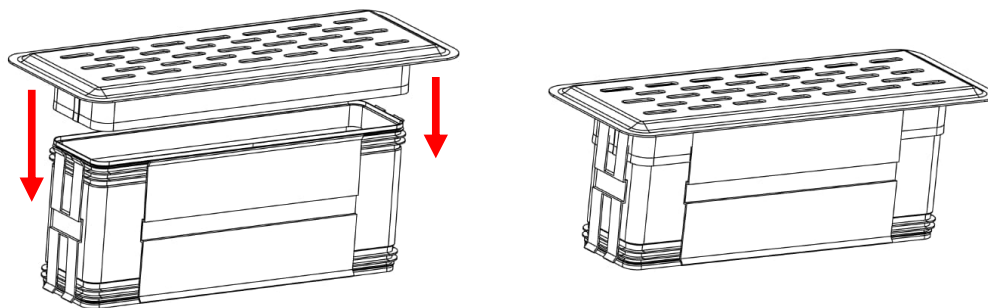

QUADRODEC®

Quadrodec® Universal design Floor Grill 220X55mm

Order code: QDFGFOH220x55***

Description

Universal design floor grill, which in combination with **DEC-SAFEFIX** connector can be used for floor and wall mounting.

Connection: Female
Material 0,6mm: Galva DX51D+Z80
Stainless steel 304

Front cover:
Material 1,0mm: Galva DX51D+Z80
Stainless steel 304

The design grill is available in the following versions:

Powder coated (made of Galva sheet metal)
QDFGFOH220x55R9003G30 - RAL 9003 G30 OH
QDFGFOH220x55R9005G30 - RAL 9005 G30 OH

Plated Stainless Steel :
QDFGFOH220x55SSPBZ - Bronze OH
QDFGFOH220x55SSPG - Gold OH
QDFGFOH220x55SSPA - Anthracite OH

Also available in 250X80mm.

Quadrodec® Grill (QDFGFOH220x55) + DEC-SAFEFIX (QDCMM220X55)