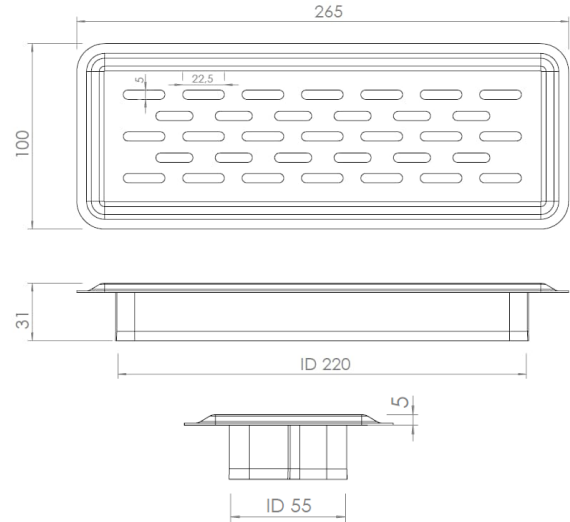

QUADRODEC®

Quadrodec® Universal design Floor Grill 220X55mm

Order code: QDFGFOH220x55***

Description

Universal design floor grill, which in combination with **DEC-SAFEFIX** connector can be used for floor and wall mounting.

Connection: Female
Material 0,6mm: Galva DX51D+Z80
Stainless steel 304

Front cover:
Material 1,0mm: Galva DX51D+Z80
Stainless steel 304

The design grill is available in the following versions:

Powder coated (made of Galva sheet metal)
QDFGFOH220x55R9003G30 - RAL 9003 G30 OH
QDFGFOH220x55R9005G30 - RAL 9005 G30 OH

Plated Stainless Steel :
QDFGFOH220x55SSPBZ - Bronze OH
QDFGFOH220x55SSPG - Gold OH
QDFGFOH220x55SSPA - Anthracite OH

Also available in 250X80mm.

Quadrodec® Grill (QDFGFOH220x55) + DEC-SAFEFIX (QDCMM220X55)