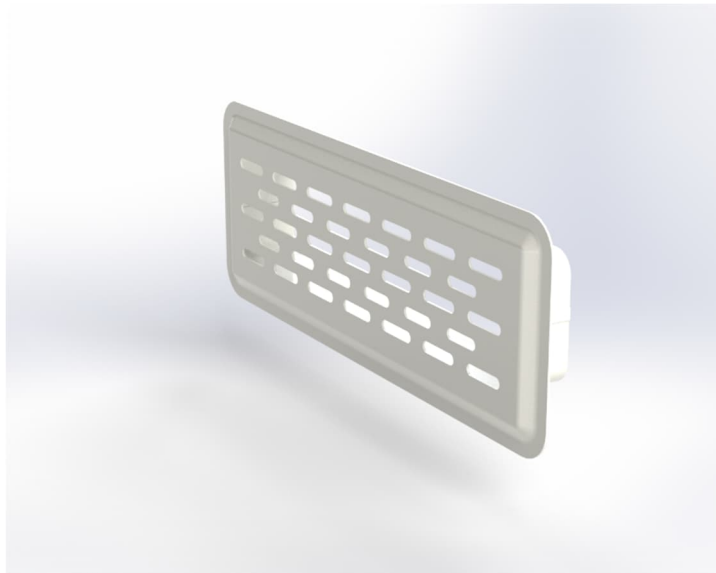

## Quadrodec® Universal design Floor Grill 250X80mm

Order code: QDFGFOH250x80\*\*\*

### Description

Universal design floor grill, which in combination with **DEC-SAFEFIX** connector can be used for floor and wall mounting.

Connection: Female  
Material 0,6mm: Galva DX51D+Z80  
Stainless steel 304

Front cover:  
Material 1,0mm: Galva DX51D+Z80  
Stainless steel 304

The design grill is available in the following versions:

Powder coated (made of Galva sheet metal)  
QDFGFOH250x80R9003G30 - RAL 9003 G30 OH  
QDFGFOH250x80R9005G30 - RAL 9005 G30 OH