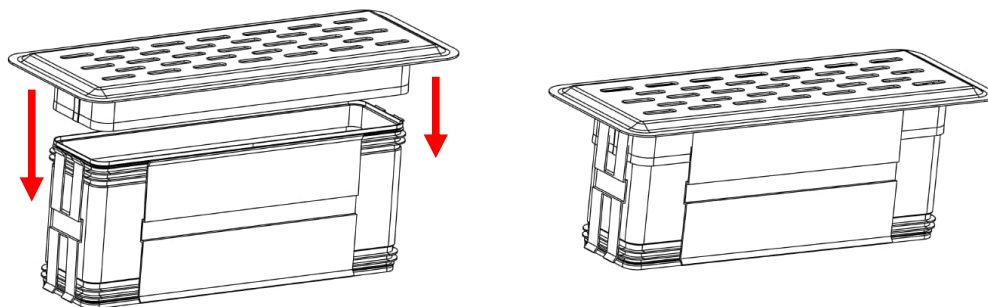

Description

Universal design floor grill, which in combination with **DEC-SAFEFIX** connector can be used for floor and wall mounting.

Connection: Female
Material 0,6mm: Galva DX51D+Z80
Stainless steel 304

Front cover:
Material 1,0mm: Galva DX51D+Z80
Stainless steel 304

The design grill is available in the following versions:

Powder coated (made of Galva sheet metal)
QDFGFOH250x80R9003G30 - RAL 9003 G30 OH
QDFGFOH250x80R9005G30 - RAL 9005 G30 OH

Plated Stainless Steel:
QDFGFOH250x80SSPBZ - Bronze OH
QDFGFOH250x80SSPG - Gold OH
QDFGFOH250x80SSPA - Anthracite OH

Also available in 220X55mm.

Quadrodec® Grill (QDFGFOH250x80) + DEC-SAFEFIX (QDCMM250X80)