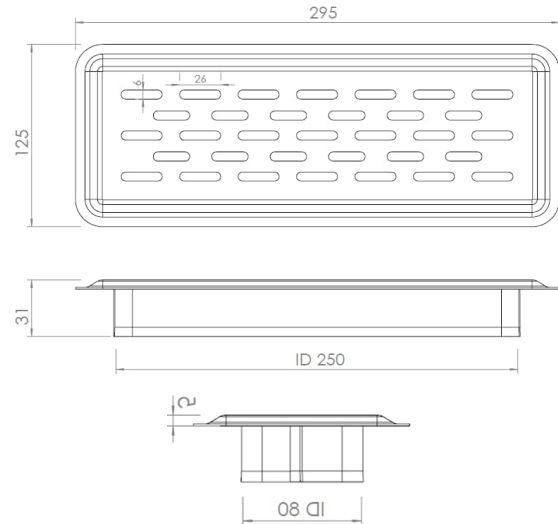

## Quadrodec® Universal design Floor Grill 250X80mm

Order code: QDFGFOH250x80\*\*\*

### Description

Universal design floor grill, which in combination with **DEC-SAFEFIX** connector can be used for floor and wall mounting.

Connection: Female  
Material 0,6mm: Galva DX51D+Z80  
Stainless steel 304