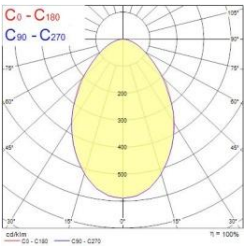

Syl-Lighter LED II 195
4000K

Syl-Lighter LED II 240
4000K