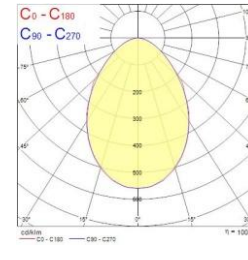

# Syl-Lighter LED II

Syl-Lighter LED II 165  
3000K

Syl-Lighter LED II 165  
4000K

Syl-Lighter LED II 195  
3000K

Syl-Lighter LED II 195  
4000K

Syl-Lighter LED II 220  
3000K

Syl-Lighter LED II 220  
4000K