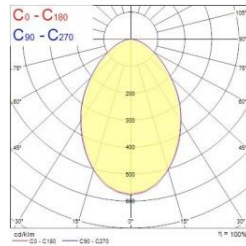

# Syl-Lighter LED II

Syl-Lighter LED II 165  
3000K

Syl-Lighter LED II 165  
4000K

Syl-Lighter LED II 195  
3000K

Syl-Lighter LED II 195  
4000K

Syl-Lighter LED II 220  
3000K

Syl-Lighter LED II 220  
4000K