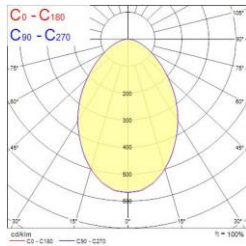

# Syl-Lighter LED II

Syl-Lighter LED II 165  
3000K

Syl-Lighter LED II 165  
4000K

Syl-Lighter LED II 195  
3000K

Syl-Lighter LED II 195  
4000K

Syl-Lighter LED II 220  
3000K

Syl-Lighter LED II 220  
4000K