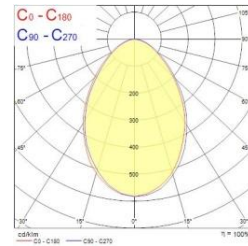

# Syl-Lighter LED II

Syl-Lighter LED II 165  
3000K

Syl-Lighter LED II 165  
4000K

Syl-Lighter LED II 195  
3000K

Syl-Lighter LED II 195  
4000K

Syl-Lighter LED II 220  
3000K

Syl-Lighter LED II 220  
4000K