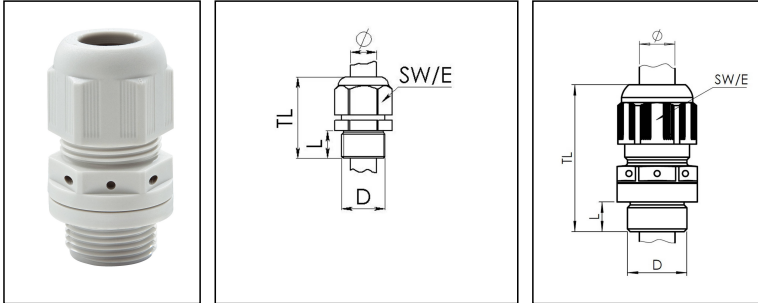

## ESVG 40 LG

Pressure compensation cable gland, polyamide, RAL 7035, M40

Products may differ in size, colour and appearance to those shown. If you require further information or customisation, please contact us directly.

<b>Material cable gland</b>	Polyamide
<b>Material membrane</b>	ePTFE
<b>Material sealing gasket</b>	EPDM
<b>Airflow at 70mbar</b>	150 l/h
<b>Temp. range min</b>	-40 °C
<b>Temp. range max</b>	100 °C
<b>Glow wire test</b>	750 °C
<b>Protection class</b>	IP68 / IP69
<b>Thread type</b>	M
<b>Ø Connection thread D</b>	40
<b>Lead</b>	1,5
<b>Length screw-in thread L</b>	12 mm
<b>Ø cable diameter min</b>	16 mm
<b>Ø cable diameter max</b>	28 mm
<b>Key width SW</b>	46 mm
<b>Collar diameter (E)</b>	51 mm
<b>Install. torques fitting</b>	20 N m
<b>Install. torques cap nut</b>	20 N m
<b>Total length TL</b>	52 mm - 65 mm
<b>Equipment</b>	Incl. connection thread gasket
<b>Product Color</b>	RAL 7035
<b>Order no. RAL 7035</b>	10102471
<b>Type</b>	ESVG 40 LG
<b>Packing unit</b>	1
<b>EAN number</b>	4007685059817