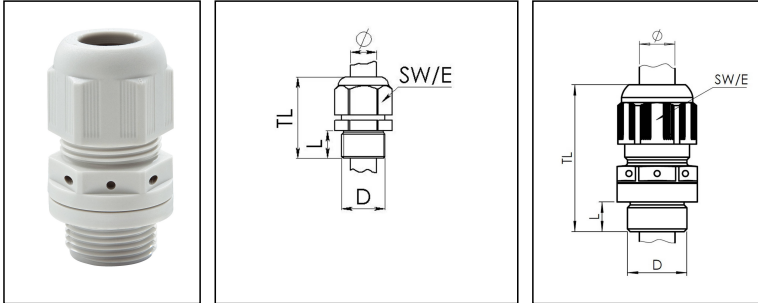

## ESVG 16 LG

Pressure compensation cable gland, polyamide, RAL 7035, M16

Products may differ in size, colour and appearance to those shown. If you require further information or customisation, please contact us directly.

<b>Material cable gland</b>	Polyamide
<b>Material membrane</b>	ePTFE
<b>Material sealing gasket</b>	EPDM
<b>Airflow at 70mbar</b>	52 l/h
<b>Temp. range min</b>	-40 °C
<b>Temp. range max</b>	100 °C
<b>Glow wire test</b>	750 °C
<b>Protection class</b>	IP68 / IP69
<b>Thread type</b>	M
<b>Ø Connection thread D</b>	16
<b>Lead</b>	1,5
<b>Length screw-in thread L</b>	9 mm
<b>Ø cable diameter min</b>	4,5 mm
<b>Ø cable diameter max</b>	10 mm
<b>Key width SW</b>	20 mm
<b>Collar diameter (E)</b>	22 mm
<b>Install. torques fitting</b>	2 N m
<b>Install. torques cap nut</b>	1,5 N m
<b>Total length TL</b>	37 mm - 43 mm
<b>Equipment</b>	Incl. connection thread gasket
<b>Product Color</b>	RAL 7035
<b>Order no. RAL 7035</b>	10104412
<b>Type</b>	ESVG 16 LG
<b>Packing unit</b>	1
<b>EAN number</b>	4007686001266