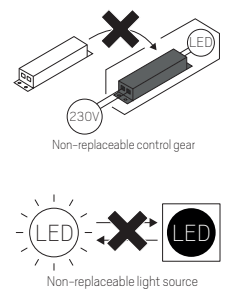

Connector Straight 5P IP68

Connector 4-way 4P IP68

Snoot Spot It S

Snoot Spot It M

Snoot Spot It L

Post Bracket Spot It

Extension tube Spot It

Ground spike Spot It

Installation

NOTE! Only change when fixture is OFF
Factory setting 3000K

Recycle

Accessories - Snoot

Accessories - Extension tube

Accessories - Ground Spike