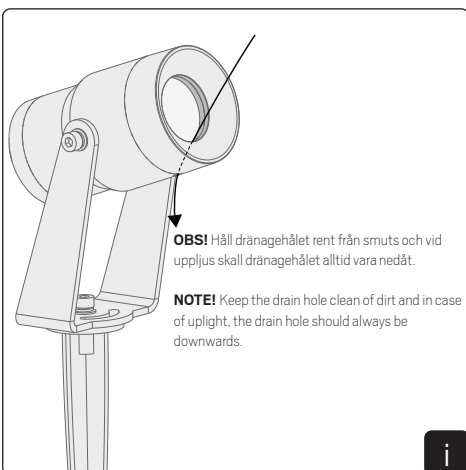

NOTE! Only change when fixture is OFF
Factory setting 3000K