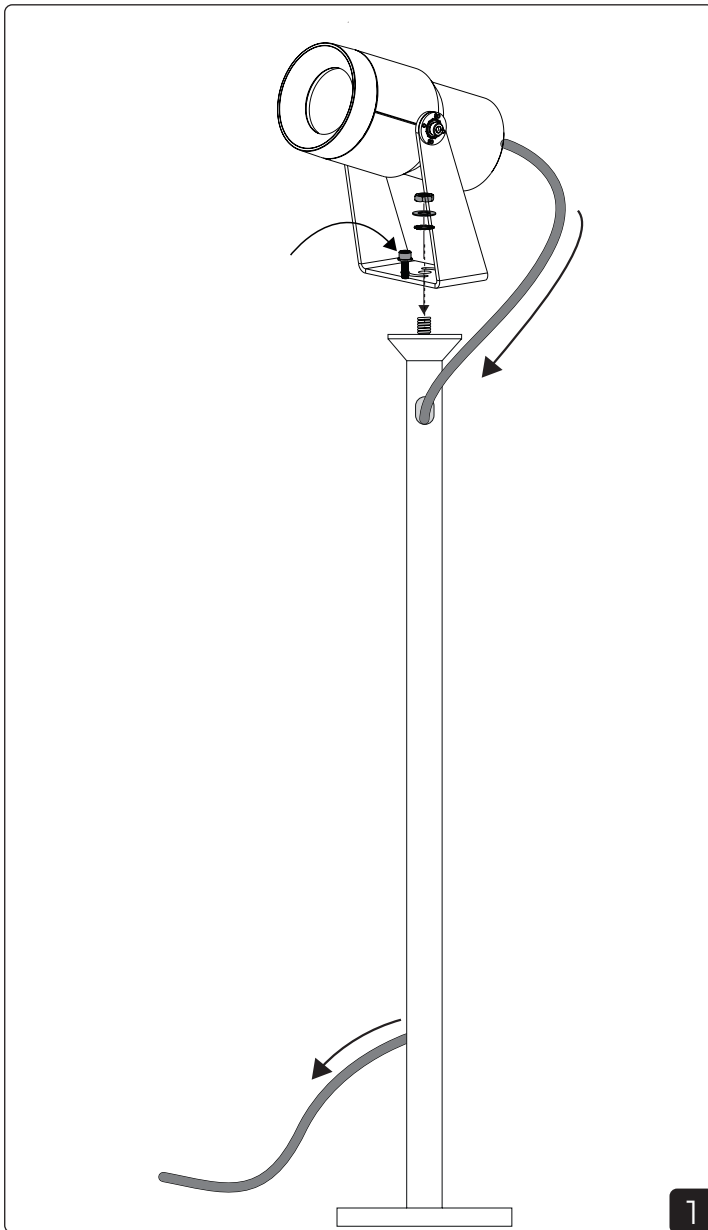

Spot It M&L

Spot It S

ACCESSORIES

E-nr	Snro	Elnr	GTIN	Name
7764691	4523485	3105913	7392971134918	Connector Straight 5P IP68
7764692	4523486	3105914	7392971134925	Connector 4-way 4P IP68
7766983	4528194	3101686	7392971143491	Snoot Spot It S Alu
7766984	4528195	3101687	7392971143507	Snoot Spot It S Black
7766985	4528196	3101688	7392971143514	Snoot Spot It M Black
7766986	4528197	3101689	7392971143521	Snoot Spot It L Black
7766987	4528198	3105403	7392971143538	Post Bracket Spot It
7766988	4528199	3105404	7392971143545	Extension tube Spot It Black
7766989	4528800	3105405	7392971143552	Ground spike Spot It Black

Connector Straight 5P IP68

Connector 4-way 4P IP68

Snoot Spot It S

Snoot Spot It M

Snoot Spot It L

Post Bracket Spot It

Extension tube Spot It

Ground spike Spot It

Installation

NOTE! Only change when fixture is OFF
Factory setting 3000K

Recycle

Accessories - Snoot

Accessories - Extension tube

Accessories - Ground Spike