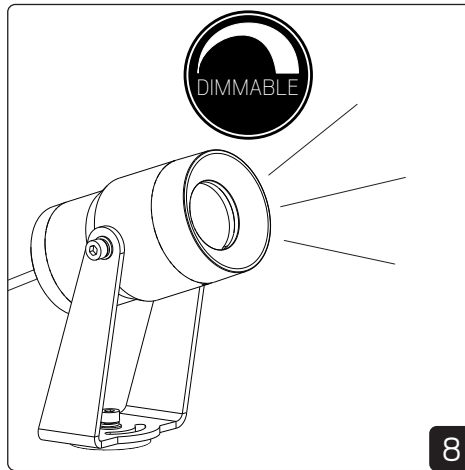

NOTE! Only change when fixture is OFF
Factory setting 3000K