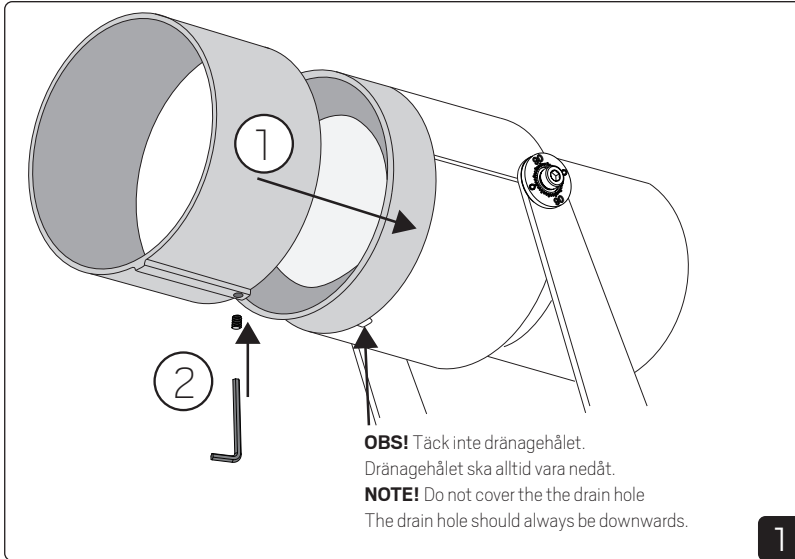

Connector Straight 5P IP68

Connector 4-way 4P IP68

Snoot Spot It S

Snoot Spot It M

Snoot Spot It L

Post Bracket Spot It

Extension tube Spot It

Ground spike Spot It

Installation

NOTE! Only change when fixture is OFF
Factory setting 3000K

Recycle

Accessories - Snoot

Accessories - Extension tube

Accessories - Ground Spike