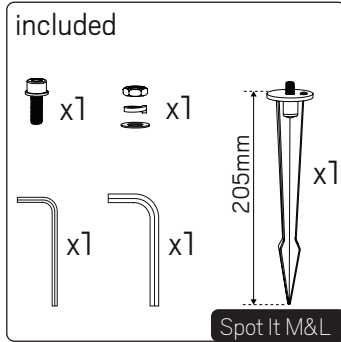

Spot It S, M & L

hidealite

Spot It S

Spot It M

Spot It L

E-nr	Snro	Elnr	GTIN	Name	LED color	Color	Effect
7766694	4528177	3102173	7392971141589	Spot It S	3000K	Aluminium	5.5W
7766695	4528178	3102186	7392971141596	Spot It S	4000K	Aluminium	5.5W
7766696	4528179	3102187	7392971141602	Spot It S	3000K	Black	5.5W
7766697	4528180	3102188	7392971141619	Spot It S	4000K	Black	5.5W
7766980	4528191	3105400	7392971143460	Spot It M 38°	Factory setting 3000K, 4000K	Black	15W
7766981	4528192	3105401	7392971143477	Spot It L 15°	Factory setting 3000K, 4000K	Black	25W
7766982	4528193	3105402	7392971143484	Spot It L 38°	Factory setting 3000K, 4000K	Black	25W

Spot It M&L

Spot It S

ACCESSORIES

E-nr	Snro	Elnr	GTIN	Name
7764691	4523485	3105913	7392971134918	Connector Straight 5P IP68
7764692	4523486	3105914	7392971134925	Connector 4-way 4P IP68
7766983	4528194	3101686	7392971143491	Snoot Spot It S Alu
7766984	4528195	3101687	7392971143507	Snoot Spot It S Black
7766985	4528196	3101688	7392971143514	Snoot Spot It M Black
7766986	4528197	3101689	7392971143521	Snoot Spot It L Black
7766987	4528198	3105403	7392971143538	Post Bracket Spot It
7766988	4528199	3105404	7392971143545	Extension tube Spot It Black
7766989	4528800	3105405	7392971143552	Ground spike Spot It Black

Connector Straight 5P IP68

Connector 4-way 4P IP68

Snoot Spot It S

Snoot Spot It M

Snoot Spot It L

Post Bracket Spot It

Extension tube Spot It

Ground spike Spot It

Installation

NOTE! Only change when fixture is OFF
Factory setting 3000K

Recycle

Accessories - Snoot

Accessories - Extension tube

Accessories - Ground Spike