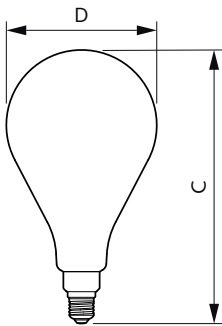

Mittapiirros

Product	D	C
LED classic-giant 40W E27 A160 GOLD DIM	162 mm	293 mm

Valonjakotiedot

Light Distribution Diagram - LED classic-giant 40W E27 A160 GOLD DIM

Spectral Power Distribution Colour - LED classic-giant 40W E27 A160 GOLD DIM