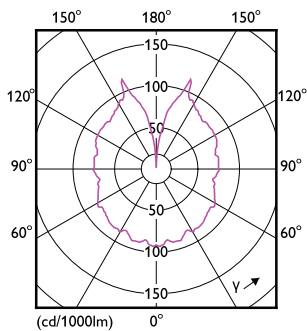

Mittapiirros

Product	D	C
LED classic-giant 40W E27 A160 GOLD DIM	162 mm	293 mm

Valonjakotiedot

Light Distribution Diagram - LED classic-giant 40W E27 A160 GOLD DIM

Spectral Power Distribution Colour - LED classic-giant 40W E27 A160 GOLD DIM