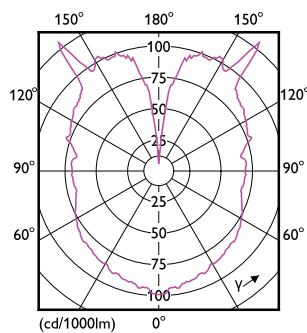

General uniform lighting - LED classic-giant 40W E27 G200 GOLD DIM

Light Distribution Diagram - LED classic-giant 40W E27 G200 GOLD DIM