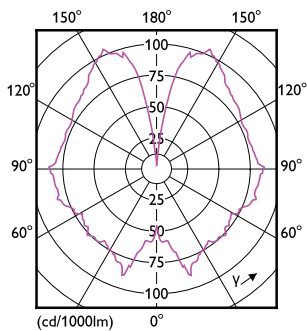

Mittapiirros

Product	D	C
LED classic-giant 28W E27 A160 GOLD ND	162 mm	293 mm

Valonjakotiedot

Light Distribution Diagram - LED classic-giant 28W E27 A160 GOLD ND

General uniform lighting - LED classic-giant 28W E27 A160 GOLD ND