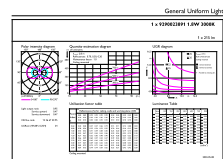

Mittapiirros

Product	D	C
CorePro LEDcapsuleLV 1.8-20W G4 830	13 mm	35 mm

Valonjakotiedot

Light Distribution Diagram - CorePro LEDcapsuleLV 1.8-20W G4 830

General uniform lighting - CorePro LEDcapsuleLV 1.8-20W G4 830