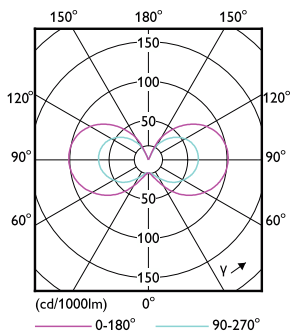

Mittapiirros

Product	D	C
CorePro LEDcapsuleLV 1.8-20W G4 830	13 mm	35 mm

Valonjakotiedot

Light Distribution Diagram - CorePro LEDcapsuleLV 1.8-20W G4 830

General uniform lighting - CorePro LEDcapsuleLV 1.8-20W G4 830