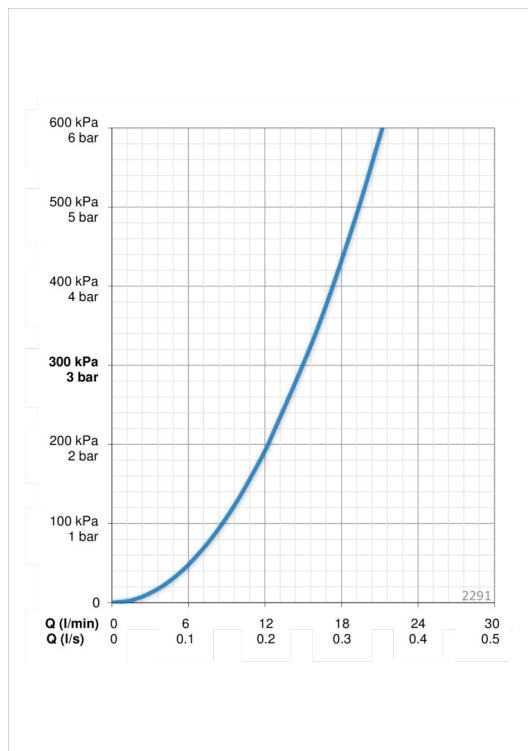

EAN: 6414150075322

www.oras.com/en/products/oras/product/2291

Shower set including shower rail 1100 mm, hand shower and shower hose 1600 mm, suitable with 204220.

- Shower
- Wall mounted
- Chrome
- shower rail, hand shower, shower hose (1600 mm)

Technical data

Flow properties

Flow-rate at 300 kPa **0.25 l/s**

Technical properties

Hot water supply **max. +65°C**
 Working pressure **50 - 500 kPa**
 Connection size **G1/2**

Spare parts

SP2291

	Code
01	602426V