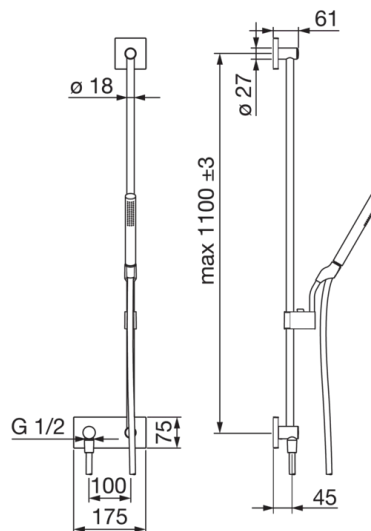

EAN: 6414150075322

www.oras.com/en/products/oras/product/2291

Shower set including shower rail 1100 mm, hand shower and shower hose 1600 mm, suitable with 204220.

- Shower
- Wall mounted
- Chrome
- shower rail, hand shower, shower hose (1600 mm)

Technical data

Flow properties

Flow-rate at 300 kPa **0.25 l/s**

Technical properties

Hot water supply **max. +65°C**
 Working pressure **50 - 500 kPa**
 Connection size **G1/2**

Spare parts

SP2291

	Code
01	602426V