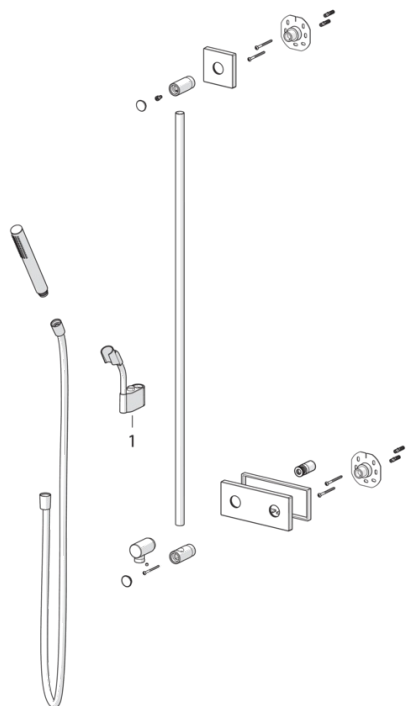

EAN: 6414150075322

www.oras.com/en/products/oras/product/2291

Shower set including shower rail 1100 mm, hand shower and shower hose 1600 mm, suitable with 204220.

- Shower
- Wall mounted
- Chrome
- shower rail, hand shower, shower hose (1600 mm)

Technical data

Flow properties

Flow-rate at 300 kPa **0.25 l/s**

Technical properties

Hot water supply **max. +65°C**
 Working pressure **50 - 500 kPa**
 Connection size **G1/2**

Spare parts

SP2291

	Code
01	602426V