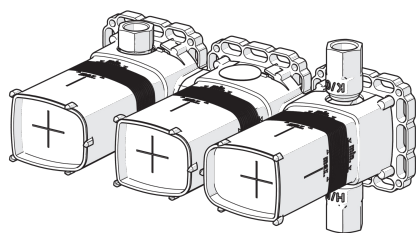

EAN: 6414150075599

www.oras.com/en/products/oras/product/2219A

Body part for concealed thermostatic bath and shower faucet with two outlets. Mains supply 230/12 V. Cover part no. 2219C is sold separately.

- Bathroom, Shower
- Wall mounted for concealed unit
- Concealed unit, External transformer

Technical data

Technical properties

Hot water supply	max. +70°C
Working pressure	50 - 1000 kPa

Electronic properties

Electrical Connection	230/12 V
-----------------------	-----------------

Regulations

EMC Directive	CE 2004/108/EY
Protection class	IP 55 / transformer IP 40

Spare parts

SP2219A

	Code
01	178780V
02	178796V
03	602349V
04	602346V