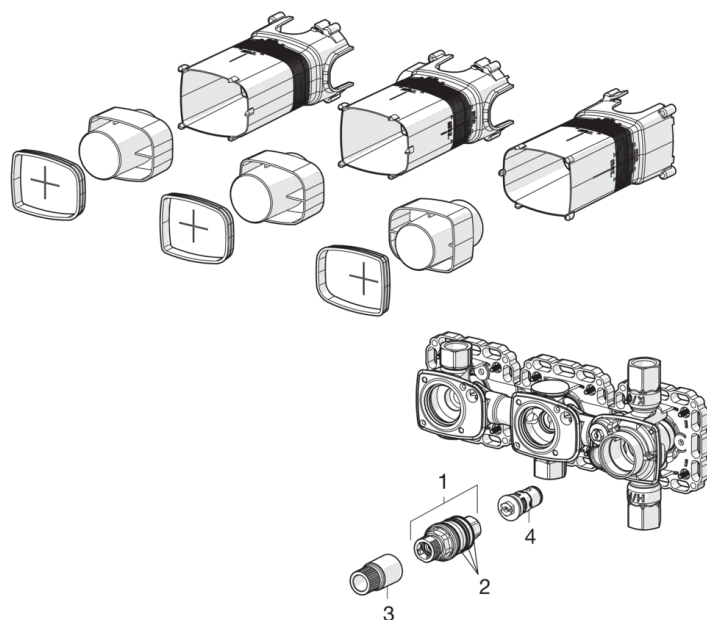

EAN: 6414150075599

www.oras.com/en/products/oras/product/2219A

Body part for concealed thermostatic bath and shower faucet with two outlets. Mains supply 230/12 V. Cover part no. 2219C is sold separately.

- Bathroom, Shower
- Wall mounted for concealed unit
- Concealed unit, External transformer

Technical data

Technical properties

Hot water supply	max. +70°C
Working pressure	50 - 1000 kPa

Electronic properties

Electrical Connection	230/12 V
-----------------------	-----------------

Regulations

EMC Directive	CE 2004/108/EY
Protection class	IP 55 / transformer IP 40

Spare parts

SP2219A

	Code
01	178780V
02	178796V
03	602349V
04	602346V