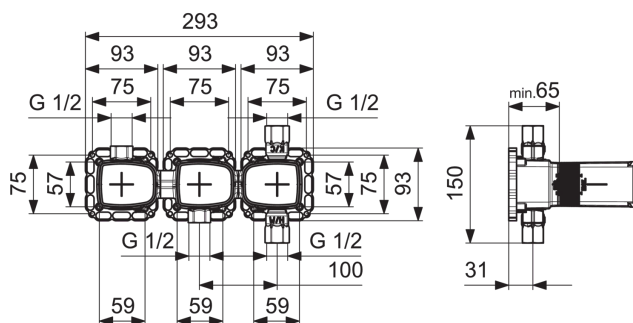

EAN: 6414150075599

www.oras.com/en/products/oras/product/2219A

Body part for concealed thermostatic bath and shower faucet with two outlets. Mains supply 230/12 V. Cover part no. 2219C is sold separately.

- Bathroom, Shower
- Wall mounted for concealed unit
- Concealed unit, External transformer

Technical data

Technical properties

Hot water supply	max. +70°C
Working pressure	50 - 1000 kPa

Electronic properties

Electrical Connection	230/12 V
-----------------------	-----------------

Regulations

EMC Directive	CE 2004/108/EY
Protection class	IP 55 / transformer IP 40

Spare parts

SP2219A

	Code
01	178780V
02	178796V
03	602349V
04	602346V