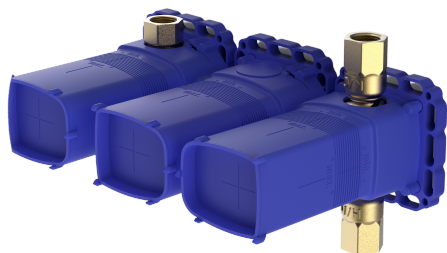

EAN: 6414150075599

www.oras.com/en/products/oras/product/2219A

Body part for concealed thermostatic bath and shower faucet with two outlets. Mains supply 230/12 V. Cover part no. 2219C is sold separately.

- Bathroom, Shower
- Wall mounted for concealed unit
- Concealed unit, External transformer

Technical data

Technical properties

Hot water supply	max. +70°C
Working pressure	50 - 1000 kPa

Electronic properties

Electrical Connection	230/12 V
-----------------------	-----------------

Regulations

EMC Directive	CE 2004/108/EY
Protection class	IP 55 / transformer IP 40

Spare parts

SP2219A

	Code
01	178780V
02	178796V
03	602349V
04	602346V