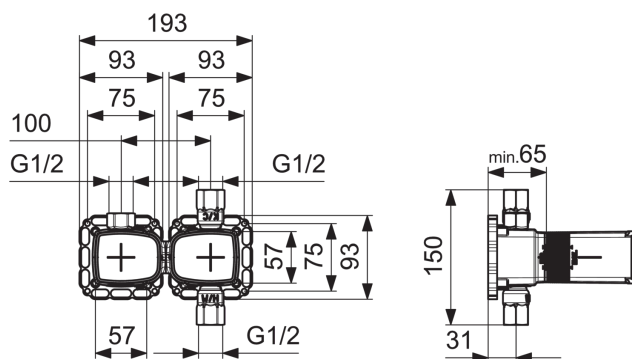

Regulations

Protection class	IP 55 / transformer IP 40