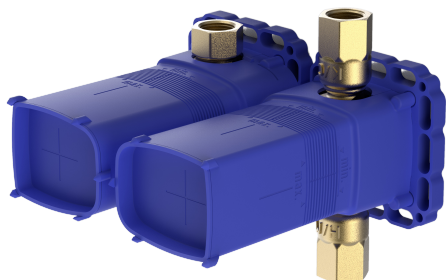

EAN: 6414150075490

[www.oras.com/en/products/oras/product/2209A](http://www.oras.com/en/products/oras/product/2209A)

Body part for concealed thermostatic bath and shower faucet with one outlet. Mains supply 230/12 V. Cover part no. 2209C is sold separately.

- Bathroom, Shower
- Concealed unit, External transformer
- Wall mounted for concealed unit