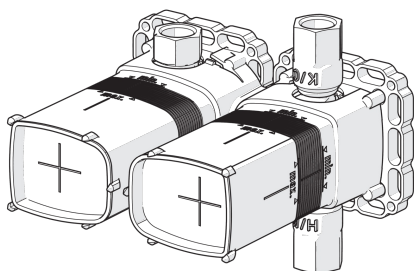

Regulations

Protection class	IP 55 / transformer IP 40