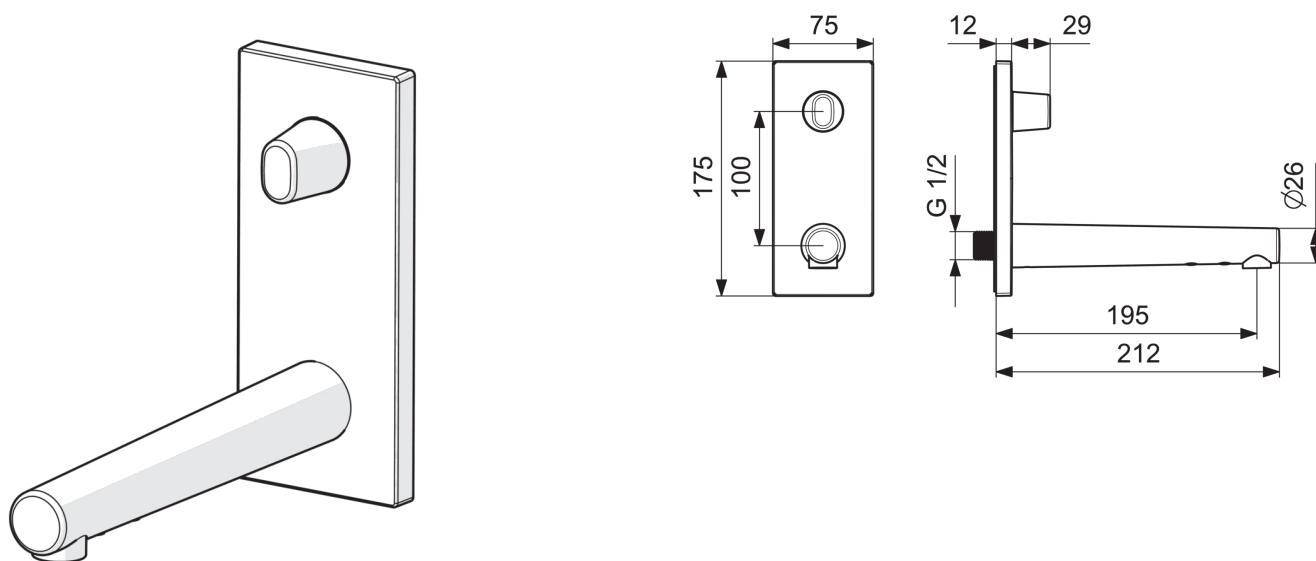

Spare parts