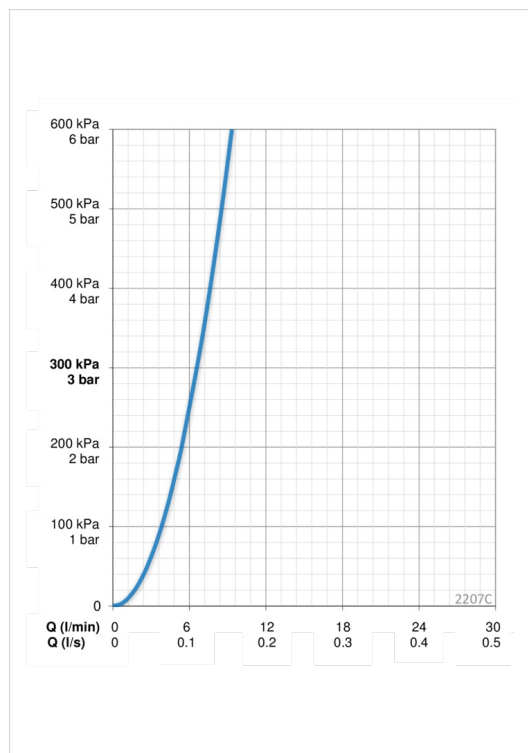

EAN: 6414150075476

www.oras.com/en/products/oras/product/2207C

Cover part for touchless, concealed thermostatic washbasin faucet with a temperature limiter. Mains supply 230/12 V. Body part no. 2207A is sold separately.

- Public & Semi-public
- Chrome
- Trim Kit, Touchless, External transformer
- Adjustable settings via magnetic key
- Wall mounted for concealed unit

Technical data

Flow properties

Flow-rate at 300 kPa	0.11 l/s
Pressure loss with flow (0.1 l/s)	250 kPa

Technical properties

Hot water supply	max. +70°C
Working pressure	100 - 1000 kPa
Projection	195 mm
Material	brass

Software settings

Automatic flush	off (off/12/24/48/72 h)
Automatic flush period	30 s (10/30/60/120/180/240/300/600 s)
Max. flow period	120 s (10/30/60/120/300 s)

Electronic properties

Electrical Connection	230 / 12 V

Regulations

EMC Directive	CE 2004/108/EY
EN standard	EN 15091
Noise class	I (ISO 3822) Oras lab.
Protection class	IP 55 / transformer IP 40