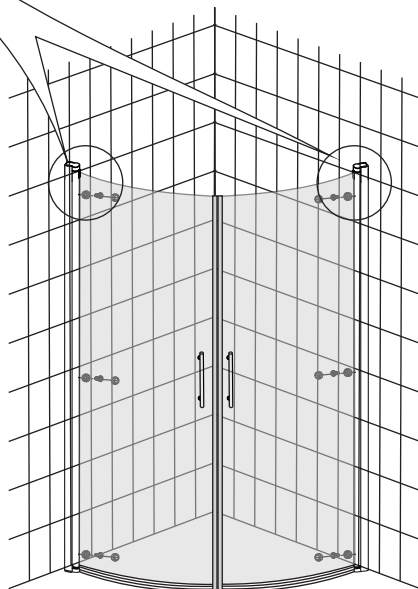

OPAL

 Ø 3.0mm	A1a X6
	A1b X6
	A2 ST4X14mm X6