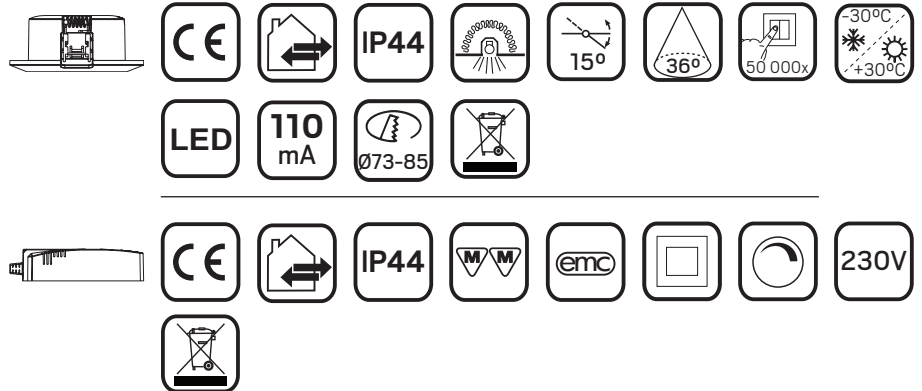

Comfort Quick Outdoor

hidealite

E-nr	Snro	El.nr	GTIN	Name	LED color	Color	Total Effect
77 029 67	45 234 29	31 060 17	7392971130019	Comfort Quick Outdoor Vit	3000K	White	6W
77 029 68	45 234 30	31 060 18	7392971130026	Comfort Quick Outdoor Grå	3000K	Grey	6W
77 029 69	45 234 31	31 060 19	7392971130033	Comfort Quick Outdoor Antracit	3000K	Anthracite	6W