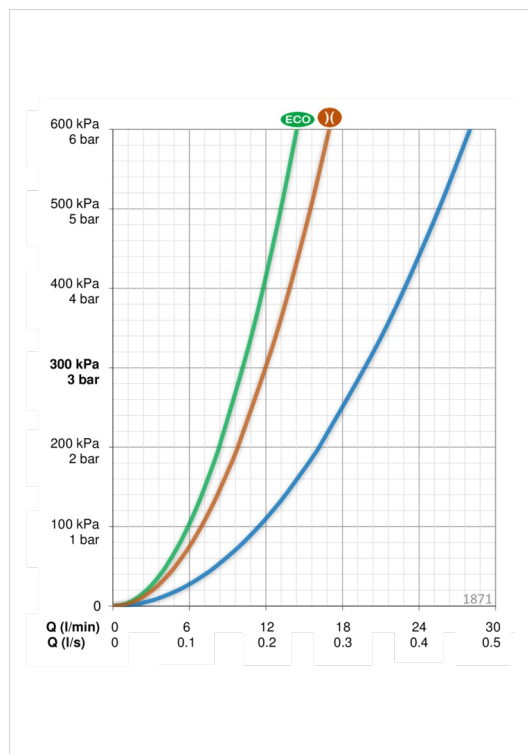

- Bathroom, Shower
- Single lever
- Wall mounted
- Chrome
- Fixed spout
- ECO button

Technical data

Flow properties

Eco-flow at 300 kPa	0.17 l/s
Flow-rate at 300 kPa	0.33 l/s
Flow-rate at 300 kPa (with flow reducers)	0.2 l/s
Pressure loss 0.2 l/s (with flow reducers)	300 kPa
Pressure loss with flow (0.2 l/s)	160 kPa
Pressure loss with flow (0.3 l/s)	260 kPa

Technical properties

Hot water supply	max. +80°C
Working pressure	50 - 1000 kPa

Regulations

Noise class 0.2 l/s	I (ISO 3822)
Noise class 0.3 l/s	II (ISO 3822)

Type approvals

STF certificate	STF VTT-RTH-00100-11
-----------------	-----------------------------