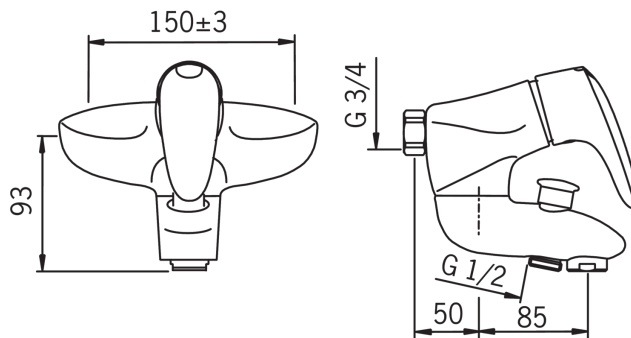

EAN: 6414150040511

www.oras.com/en/products/oras/product/1871

Bath and shower faucet with fixed spout and aerator. Firm two-component lever is equipped with an eco-button for limiting water temperature and flow-rate, which can be bypassed by pressing the button.

- Bathroom, Shower
- Single lever
- Wall mounted
- Chrome
- Fixed spout
- ECO button

Technical data

Flow properties

Eco-flow at 300 kPa	0.17 l/s
Flow-rate at 300 kPa	0.33 l/s
Flow-rate at 300 kPa (with flow reducers)	0.2 l/s
Pressure loss 0.2 l/s (with flow reducers)	300 kPa
Pressure loss with flow (0.2 l/s)	160 kPa
Pressure loss with flow (0.3 l/s)	260 kPa

Technical properties

Hot water supply	max. +80°C
Working pressure	50 - 1000 kPa

Regulations

Noise class 0.2 l/s	I (ISO 3822)
Noise class 0.3 l/s	II (ISO 3822)

Type approvals

STF certificate	STF VTT-RTH-00100-11