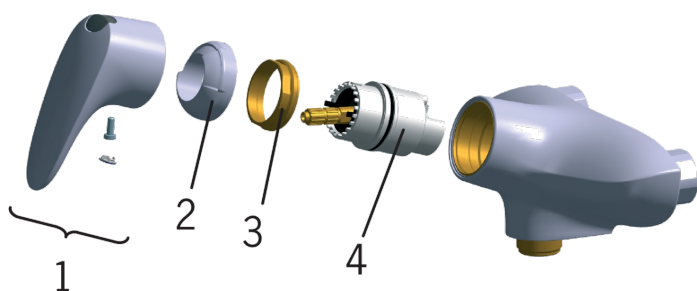

Spare parts

SP1870

	Code
01	159199
02	159346V
03	158726
04	158890