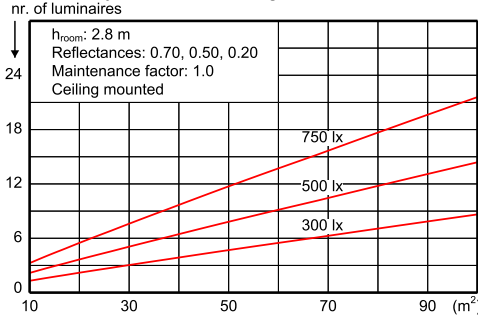

CIE flux code 65 95 100 100 67

S/H ratio crosswise max. 1.5  
 lengthwise max. 1.5

UGRcen (4Hx8H, 0.25H) 17  
 EN12464-1 65 deg, 3000 cd/m<sup>2</sup>

UTE71-121: 0.67C + 0.00T

LWV1490900

Quantity estimation diagram