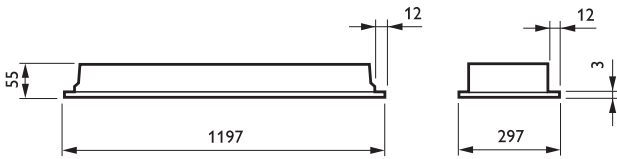

Mittapiirros

TBS260 2xTL5-28W/830 HFS M6 PI

Valonjakotiedot

TBS260 2xTL5-28W HFS M6

2 x 2625 lm