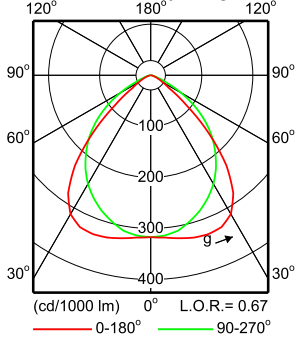

# PHILIPS

Mittapiirros

TBS260 2xTL5-28W/830 HFS M6 PI

Valonjakotiedot

TBS260 2xTL5-28W HFS M6

2 x 2625 lm

Polar intensity diagram

Light output ratio 0.67  
 Service upward 0.00  
 Service downward 0.67

CIE flux code 65 95 100 100 67

S/H ratio crosswise max. 1.5  
 lengthwise max. 1.5

UGRcen (4Hx8H, 0.25H) 17  
 EN12464-1 65 deg, 3000 cd/m<sup>2</sup>

UTE71-121: 0.67C + 0.00T

LWV1490900

Quantity estimation diagram