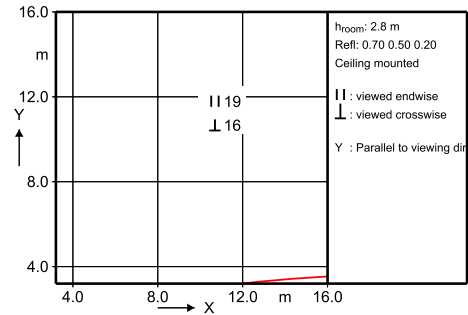

UGR diagram

Luminance Table

Plane Cone	0.0	45.0	90.0
45.0	3940	4796	4136
50.0	2450	3877	3715
55.0	1297	2534	3138
60.0	900	1488	2353
65.0	655	819	1392
70.0	465	506	809
75.0	267	334	535
80.0	209	199	399
85.0	119	159	258
90.0	-	-	-

(cd/m²)

2013-08-07

TBS260 2xTL5-28W HFS M6

© 2014 Koninklijke Philips N.V. (Royal Philips)
Kaikki oikeudet pidätetään.

Oikeudet spesifikaatioiden muutoksiin pidätetään. Tuotemerkit ovat Koninklijke Philips Electronicsin tai heidän omistajiensa omaisuutta.

www.philips.com/lighting

2014, Marraskuu 19
Oikeudet tietojen muutoksiin pidätetään.