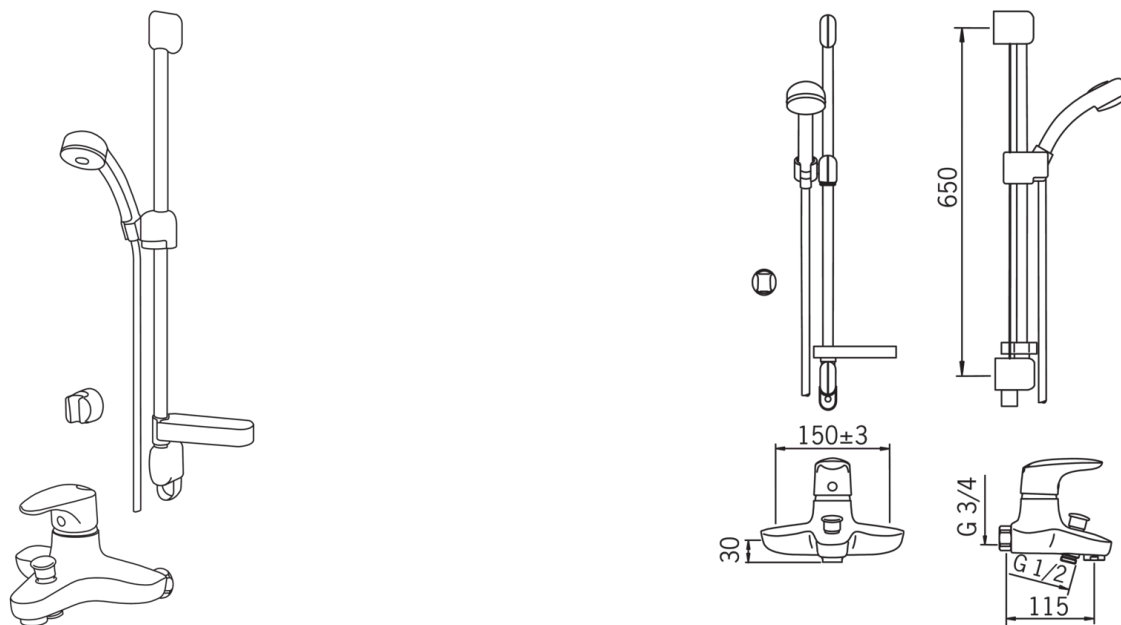

EAN: 6414150041877

www.oras.com/en/products/oras/product/1849

- Bathroom, Shower
- Single lever
- Wall mounted
- Chrome

Technical data

Flow properties

Eco-flow at 300 kPa	0.17 l/s
Flow-rate at 300 kPa	0.33 l/s
Pressure loss with flow (0.3 l/s)	260 kPa

Technical properties

Hot water supply	max. +80°C
Working pressure	50 - 1000 kPa

Regulations

Noise class	II (ISO 3822)
-------------	----------------------

Type approvals

STF certificate	STF VTT-RTH-00100-11
-----------------	-----------------------------

Spare parts

SP1840

	Code
01	159319V
02	159346V
03	158726
04	158890
05	209695
06	158337