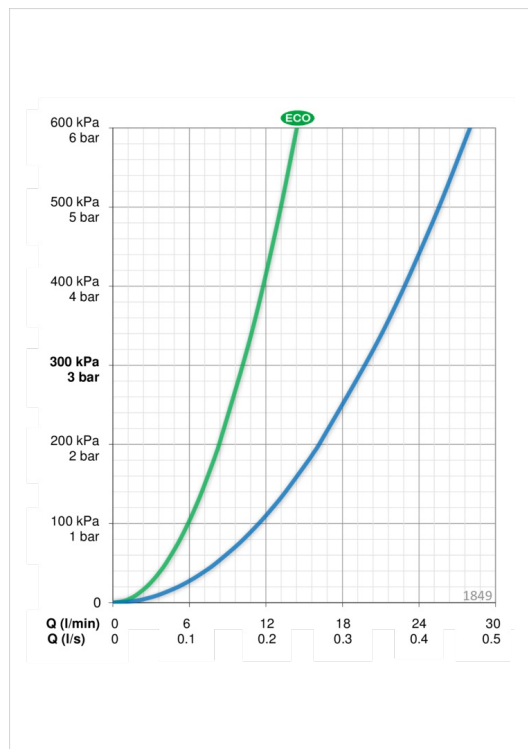

EAN: 6414150041877

www.oras.com/en/products/oras/product/1849

- Bathroom, Shower
- Single lever
- Wall mounted
- Chrome

Technical data

Flow properties

Eco-flow at 300 kPa	0.17 l/s
Flow-rate at 300 kPa	0.33 l/s
Pressure loss with flow (0.3 l/s)	260 kPa

Technical properties

Hot water supply	max. +80°C
Working pressure	50 - 1000 kPa

Regulations

Noise class	II (ISO 3822)
-------------	----------------------

Type approvals

STF certificate	STF VTT-RTH-00100-11
-----------------	-----------------------------