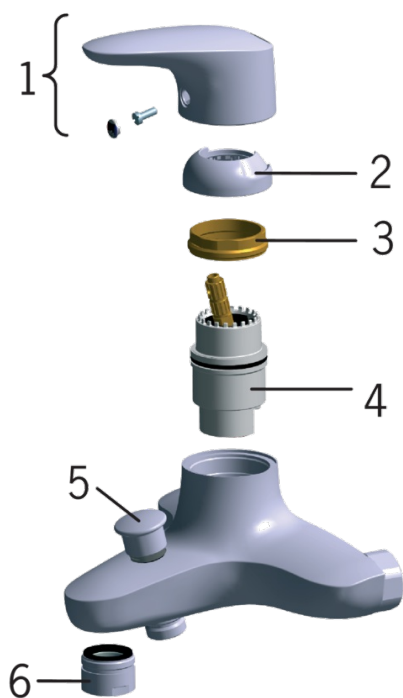

EAN: 6414150041877

www.oras.com/en/products/oras/product/1849

- Bathroom, Shower
- Single lever
- Wall mounted
- Chrome

Technical data

Flow properties

Eco-flow at 300 kPa	0.17 l/s
Flow-rate at 300 kPa	0.33 l/s
Pressure loss with flow (0.3 l/s)	260 kPa

Technical properties

Hot water supply	max. +80°C
Working pressure	50 - 1000 kPa

Regulations

Noise class	II (ISO 3822)
-------------	----------------------

Type approvals

STF certificate	STF VTT-RTH-00100-11
-----------------	-----------------------------

Spare parts

SP1840

	Code
01	159319V
02	159346V
03	158726
04	158890
05	209695
06	158337