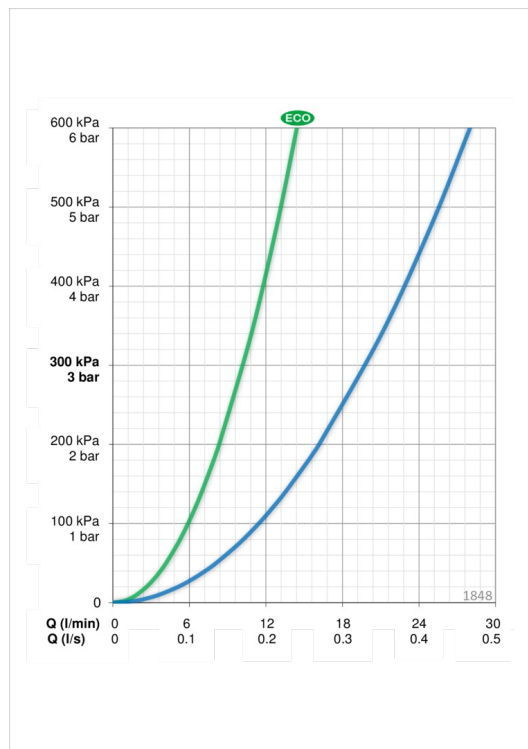

EAN: 6414150041860

www.oras.com/en/products/oras/product/1848

- Bathroom, Shower
- Single lever
- Wall mounted
- Chrome

Technical data

Flow properties

Eco-flow at 300 kPa	0.17 l/s
Flow-rate at 300 kPa	0.33 l/s
Pressure loss with flow (0.3 l/s)	260 kPa

Technical properties

Hot water supply	max. +80°C
Working pressure	50 - 1000 kPa

Regulations

Noise class	II (ISO 3822)
-------------	----------------------

Type approvals

STF certificate	STF VTT-RTH-00100-11
-----------------	-----------------------------