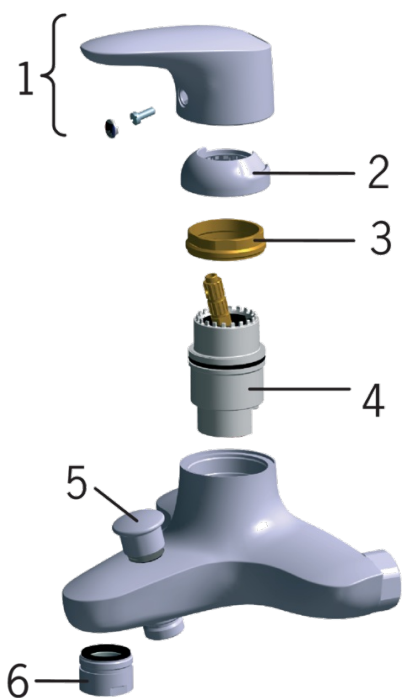

EAN: 6414150041860

www.oras.com/en/products/oras/product/1848

- Bathroom, Shower
- Single lever
- Wall mounted
- Chrome

Technical data

Flow properties

Eco-flow at 300 kPa	0.17 l/s
Flow-rate at 300 kPa	0.33 l/s
Pressure loss with flow (0.3 l/s)	260 kPa

Technical properties

Hot water supply	max. +80°C
Working pressure	50 - 1000 kPa

Regulations

Noise class	II (ISO 3822)
-------------	----------------------

Type approvals

STF certificate	STF VTT-RTH-00100-11
-----------------	-----------------------------

Spare parts

SP1840

	Code
01	159319V
02	159346V
03	158726
04	158890
05	209695
06	158337