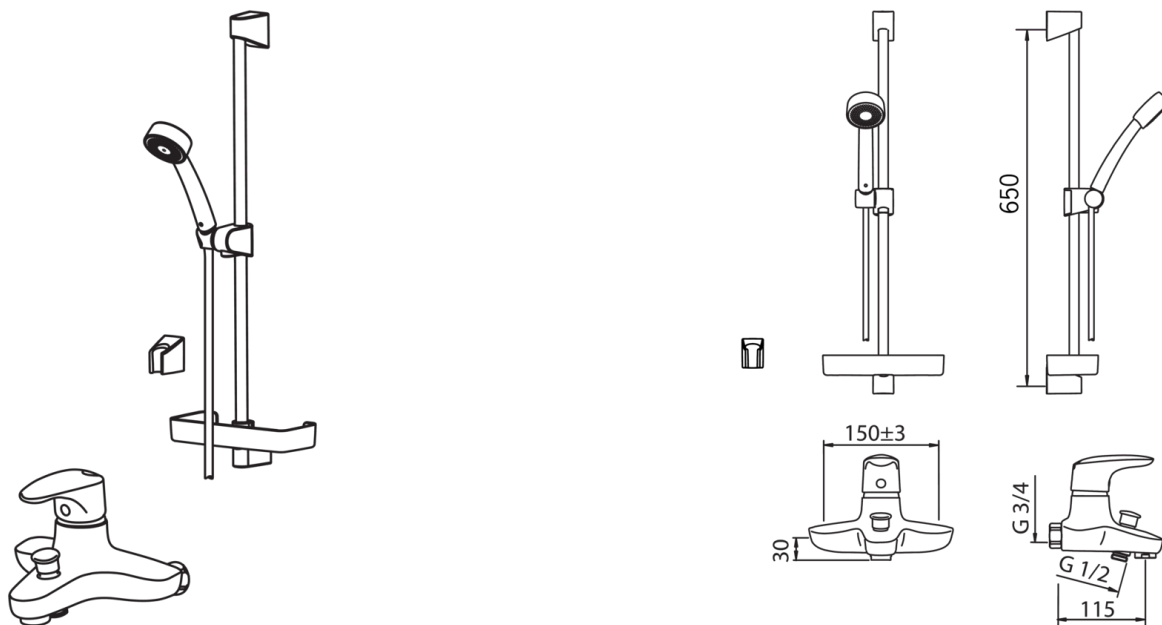

EAN: 6414150041860

www.oras.com/en/products/oras/product/1848

- Bathroom, Shower
- Single lever
- Wall mounted
- Chrome

Technical data

Flow properties

Eco-flow at 300 kPa	0.17 l/s
Flow-rate at 300 kPa	0.33 l/s
Pressure loss with flow (0.3 l/s)	260 kPa

Technical properties

Hot water supply	max. +80°C
Working pressure	50 - 1000 kPa

Regulations

Noise class	II (ISO 3822)
-------------	----------------------

Type approvals

STF certificate	STF VTT-RTH-00100-11
-----------------	-----------------------------

Spare parts

SP1840

	Code
01	159319V
02	159346V
03	158726
04	158890
05	209695
06	158337