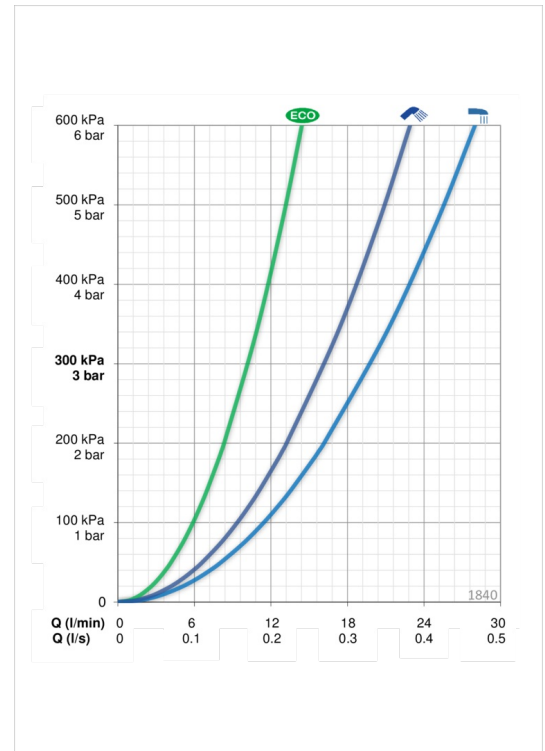

- Bathroom, Shower
- Single lever
- Wall mounted
- Chrome
- Fixed spout
- push diverter
- ECO button

Technical data

Flow properties

Eco-flow at 300 kPa	0.17 l/s
Flow-rate at 300 kPa	0.33 / 0.27 l/s
Pressure loss with flow (0.3 l/s)	260 kPa

Technical properties

Hot water supply	max. +80°C
Working pressure	50 - 1000 kPa

Regulations

Noise class	II (ISO 3822)
-------------	----------------------

Type approvals

STF certificate	STF VTT-RTH-00100-11
-----------------	-----------------------------