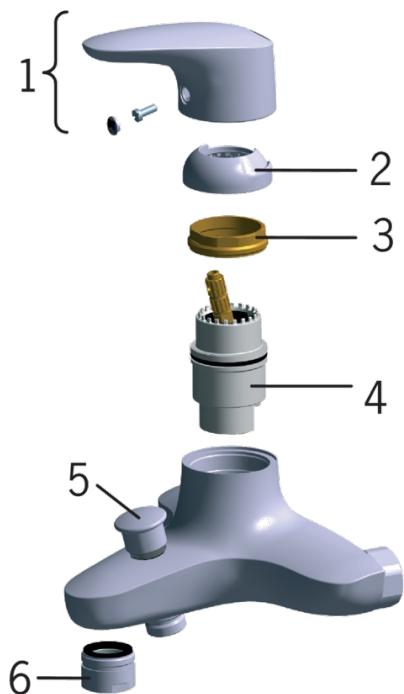

EAN: 4007536251292

www.oras.com/en/products/oras/product/1840

Bath and shower faucet with fixed spout, diverter and aerator. Firm two-component lever is equipped with an eco-button for limiting water temperature and flow-rate, which can be bypassed by pressing the button.

- Bathroom, Shower
- Single lever
- Wall mounted
- Chrome
- Fixed spout
- push diverter
- ECO button

Technical data

Flow properties

Eco-flow at 300 kPa	0.17 l/s
Flow-rate at 300 kPa	0.33 / 0.27 l/s
Pressure loss with flow (0.3 l/s)	260 kPa

Spare parts

SP1840

	Code
01	159319V
02	159346V
03	158726
04	158890
05	209695
06	158337