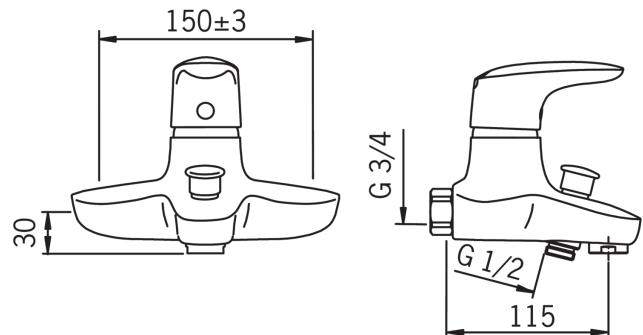

EAN: 4007536251292

www.oras.com/en/products/oras/product/1840

Bath and shower faucet with fixed spout, diverter and aerator. Firm two-component lever is equipped with an eco-button for limiting water temperature and flow-rate, which can be bypassed by pressing the button.

- Bathroom, Shower
- Single lever
- Wall mounted
- Chrome
- Fixed spout
- push diverter
- ECO button

Technical data

Flow properties

Eco-flow at 300 kPa	0.17 l/s
Flow-rate at 300 kPa	0.33 / 0.27 l/s
Pressure loss with flow (0.3 l/s)	260 kPa

Technical properties

Hot water supply	max. +80°C
Working pressure	50 - 1000 kPa

Regulations

Noise class	II (ISO 3822)

Type approvals

STF certificate	STF VTT-RTH-00100-11