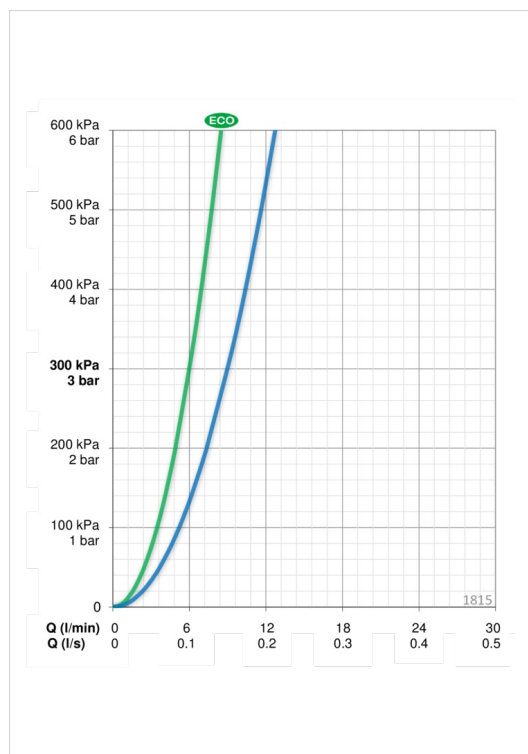

EAN: 6414150050626

www.oras.com/en/products/oras/product/1815

Washbasin faucet with Bidetta hand shower

Fixed spout and aerator. Shower hose 2.0 m, wall bracket. Firm two-component lever is equipped with an eco-button for limiting water temperature and flow-rate which can be bypassed by pressing the button.

- Bathroom
- Single lever, Bidetta
- Deck mounted
- Chrome
- Fixed spout
- HONEYCOMB® with improved lime protection
- shower holder, shower hose (2000 mm)
- Bidetta hand shower
- ECO button

Technical data

Flow properties

Eco-flow at 300 kPa	0.1 l/s
Flow-rate at 300 kPa	0.15 l/s
Pressure loss with flow (0.1 l/s)	130 kPa

Technical properties

Hot water supply	max. +80°C
Working pressure	50 - 1000 kPa
Material	brass

Regulations

EN standard	EN 817
Noise class	I (ISO 3822)

Type approvals

STF certificate	STF VTT-01355-08