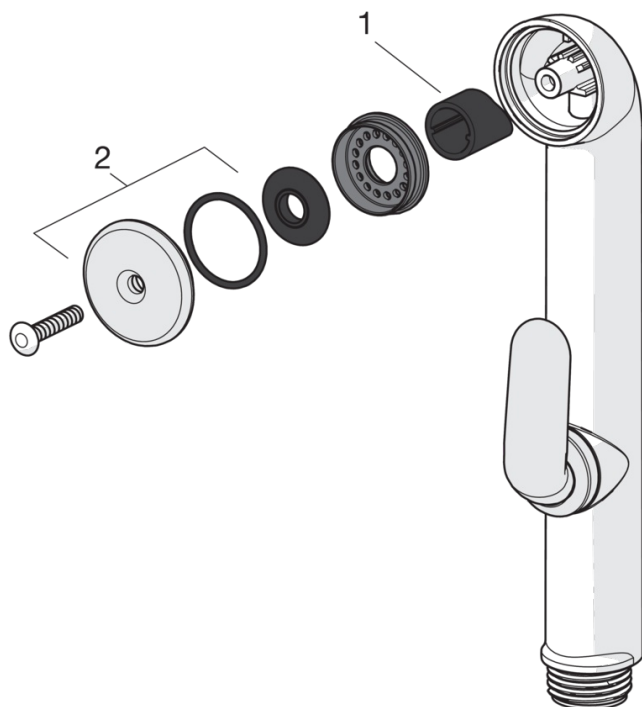

EAN: 6414150050626

www.oras.com/en/products/oras/product/1815

Washbasin faucet with Bidetta hand shower

Fixed spout and aerator. Shower hose 2.0 m, wall bracket. Firm two-component lever is equipped with an eco-button for limiting water temperature and flow-rate which can be bypassed by pressing the button.

- Bathroom
- Single lever, Bidetta
- Deck mounted
- Chrome
- Fixed spout
- HONEYCOMB® with improved lime protection
- shower holder, shower hose (2000 mm)
- Bidetta hand shower
- ECO button

Technical data

Regulations

EN standard	EN 817
Noise class	I (ISO 3822)

Type approvals

STF certificate	STF VTT-01355-08
-----------------	-------------------------

Spare parts

SP1800

	Code
01	159319V
02	159346V
03	158726
04	158890
05	232211
06	232511
07	158727/10
08	158193
09	159425/10
10	158697