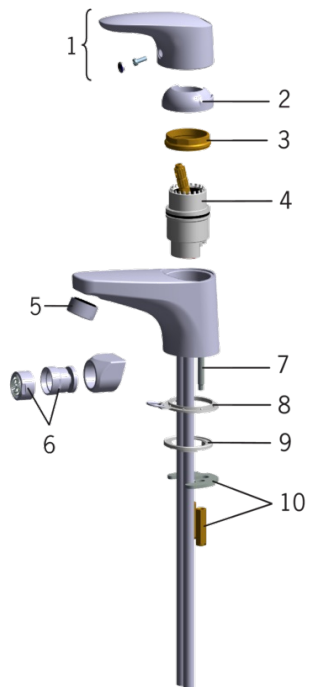

EAN: 6414150050626

www.oras.com/en/products/oras/product/1815

Washbasin faucet with Bidetta hand shower

Fixed spout and aerator. Shower hose 2.0 m, wall bracket. Firm two-component lever is equipped with an eco-button for limiting water temperature and flow-rate which can be bypassed by pressing the button.

- Bathroom
- Single lever, Bidetta
- Deck mounted
- Chrome
- Fixed spout
- HONEYCOMB® with improved lime protection
- shower holder, shower hose (2000 mm)
- Bidetta hand shower
- ECO button

Technical data

Flow properties

Eco-flow at 300 kPa	0.1 l/s
Flow-rate at 300 kPa	0.15 l/s
Pressure loss with flow (0.1 l/s)	130 kPa

Technical properties

Hot water supply	max. +80°C
Working pressure	50 - 1000 kPa
Material	brass

Regulations

EN standard	EN 817
Noise class	I (ISO 3822)

Type approvals

STF certificate	STF VTT-01355-08
-----------------	-------------------------

Spare parts

SP1800

	Code
01	159319V
02	159346V
03	158726
04	158890
05	232211
06	232511
07	158727/10
08	158193
09	159425/10
10	158697