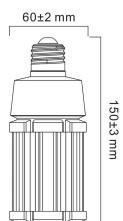

Lifetime data

Lifespan L70 B50	50000
Average life (Nominal) (h)	50000
Average life (Rated) (h)	50000

Physical data

Nominal Product Length (mm)	150
Nominal Product Diameter (mm)	60
Weight (kg)	0.26

Packaging

Single packaging type	Carton
Product EAN number	5410288283692
Packaging single length / height (cm)	20.0
Packaging single width (cm)	7.2
Packaging single depth (cm)	7.2

ToLEDo Performer T-Series

ToLEDo Performer T60 2300LM 840 E27 SL

0028369

DUN14 (outer)	15410288283699
Units per outer package	6
Packaging outer length / height (cm)	21.5
Packaging outer width (cm)	23.0
Packaging outer depth (cm)	16.0

Safety data

Optimal operating condition (°C)	-20-50
Breakage cleaning instructions	Not applicable
Special purpose lamp	No
Dry applications use only	No
Suitable for household illumination	Yes
Safety message	Not Suitable for totally enclosed fixtures

PHOTOMETRY

TECHNICAL DRAWINGS

SYLVANIA

ToLEDo Performer T-Series
ToLEDo Performer T60 2300LM 840 E27 SL
0028369

SYLVANIA

0028369

18
kWh/1000h

2019/2015