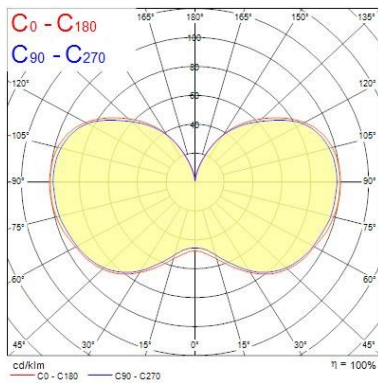

ToLEDo Performer T-Series

ToLEDo Performer T60 2300LM 840 E27 SL

0028369

DUN14 (outer)	15410288283699
Units per outer package	6
Packaging outer length / height (cm)	21.5
Packaging outer width (cm)	23.0
Packaging outer depth (cm)	16.0

Safety data

Optimal operating condition (°C)	-20-50
Breakage cleaning instructions	Not applicable
Special purpose lamp	No
Dry applications use only	No
Suitable for household illumination	Yes
Safety message	Not Suitable for totally enclosed fixtures

PHOTOMETRY

TECHNICAL DRAWINGS