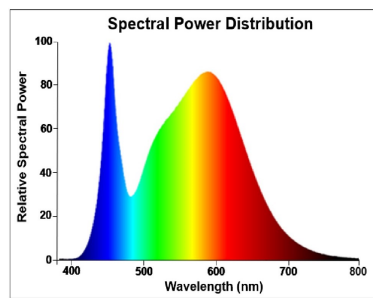

ToLEDo Performer T-Series

ToLEDo Performer T60 2300LM 840 E27 SL

0028369

DUN14 (outer)	15410288283699
Units per outer package	6
Packaging outer length / height (cm)	21.5
Packaging outer width (cm)	23.0
Packaging outer depth (cm)	16.0

Safety data

Optimal operating condition (°C)	-20-50
Breakage cleaning instructions	Not applicable
Special purpose lamp	No
Dry applications use only	No
Suitable for household illumination	Yes
Safety message	Not Suitable for totally enclosed fixtures

PHOTOMETRY

TECHNICAL DRAWINGS