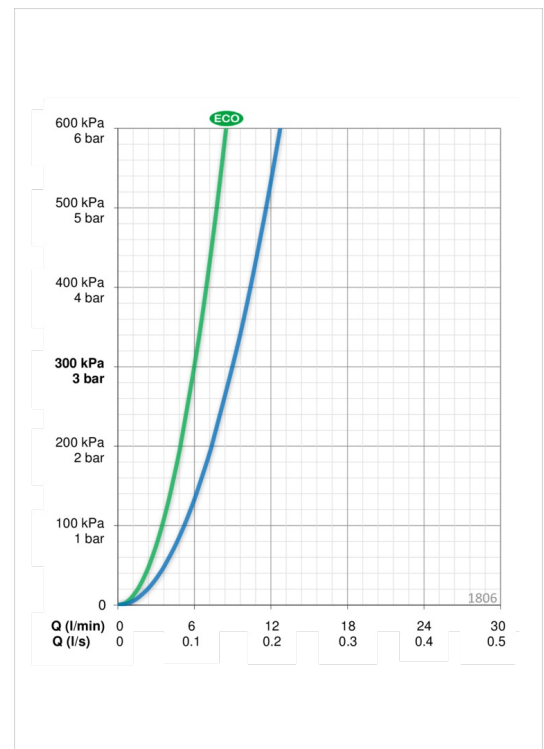

EAN: 4007536246014

www.oras.com/en/products/oras/product/1806

Washbasin faucet with pop-up waste and Bidetta hand shower. Fixed spout and aerator. Shower hose 1.5 m, wall bracket. Firm two-component lever is equipped with an eco-button for limiting water temperature and flow-rate, which can be bypassed by pressing the button.

- Bathroom
- Single lever, Bidetta
- Deck mounted
- Chrome
- Fixed spout
- Pop-up waste with draw-rod
- shower holder, shower hose (1500 mm)
- Bidetta hand shower
- ECO button

Technical data

Flow properties

Eco-flow at 300 kPa	0.1 l/s
Flow-rate at 300 kPa	0.15 l/s
Pressure loss with flow (0.1 l/s)	130 kPa

Technical properties

Hot water supply	max. +80°C
Working pressure	50 - 1000 kPa
Material	brass

Regulations

EN standard	EN 817
Noise class	I (ISO 3822)

Type approvals

STF certificate	STF VTT-01355-08