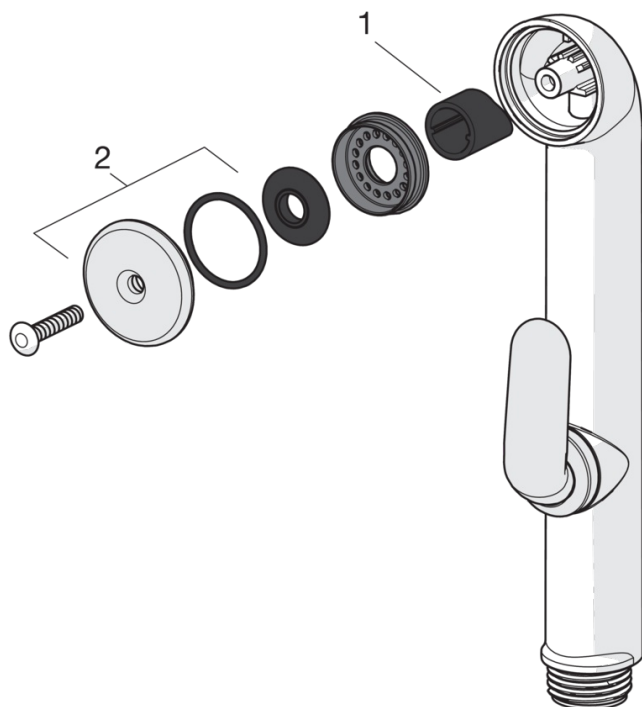

SP0035

	Code
01	249302/10
02	249690