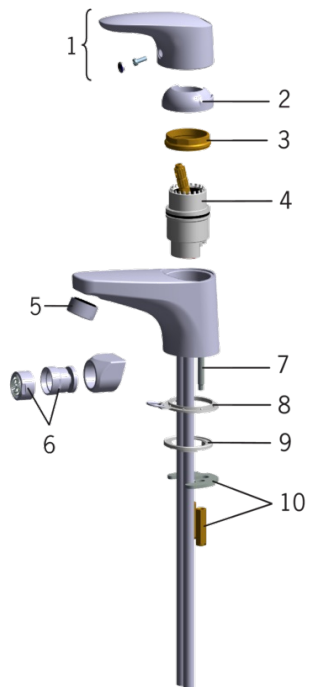

EAN: 4007536246014

www.oras.com/en/products/oras/product/1806

Washbasin faucet with pop-up waste and Bidetta hand shower. Fixed spout and aerator. Shower hose 1.5 m, wall bracket. Firm two-component lever is equipped with an eco-button for limiting water temperature and flow-rate, which can be bypassed by pressing the button.

- Bathroom
- Single lever, Bidetta
- Deck mounted
- Chrome
- Fixed spout
- Pop-up waste with draw-rod
- shower holder, shower hose (1500 mm)
- Bidetta hand shower
- ECO button

Technical data

Flow properties

Eco-flow at 300 kPa	0.1 l/s
Flow-rate at 300 kPa	0.15 l/s
Pressure loss with flow (0.1 l/s)	130 kPa

Technical properties

Hot water supply	max. +80°C
Working pressure	50 - 1000 kPa
Material	brass

Regulations

EN standard	EN 817
Noise class	I (ISO 3822)

Type approvals

STF certificate	STF VTT-01355-08
-----------------	-------------------------

Spare parts

SP1800

	Code
01	159319V
02	159346V
03	158726
04	158890
05	232211
06	232511
07	158727/10
08	158193
09	159425/10
10	158697