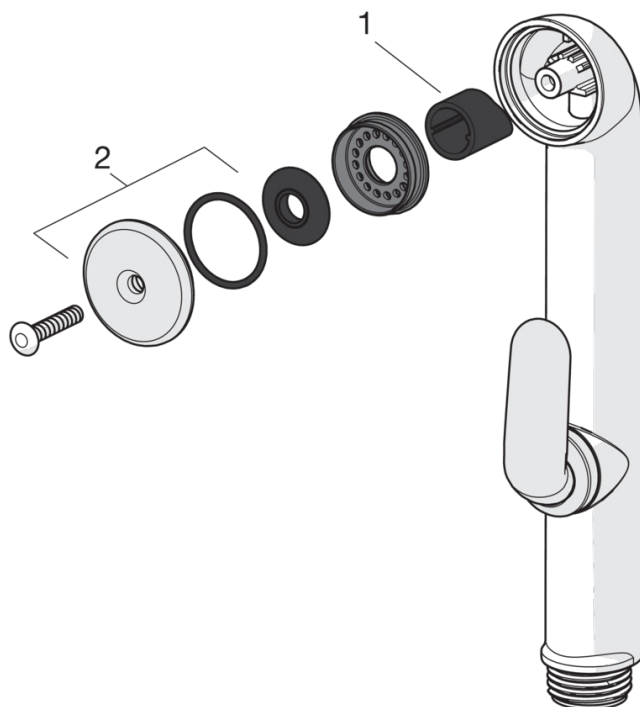

SP0035

	Code
01	249302/10
02	249690