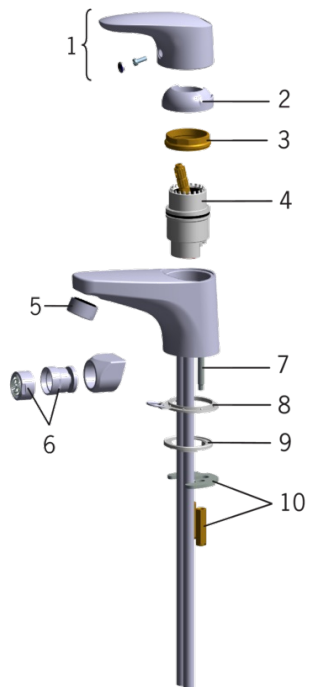

EAN: 4007536245994

www.oras.com/en/products/oras/product/1802

Washbasin faucet with pop-up waste and Bidetta hand shower. Fixed spout and aerator. Shower hose 1.5 m, wall bracket. Firm two-component lever is equipped with an eco-button for limiting water temperature and flow-rate, which can be bypassed by pressing the button.

- Bathroom
- Single lever, Bidetta
- Deck mounted
- Chrome
- Fixed spout
- HONEYCOMB® with improved lime protection
- Pop-up waste with draw-rod
- shower holder, shower hose (1500 mm)
- Bidetta hand shower
- ECO button

Technical data

Flow properties

Eco-flow at 300 kPa	0.1 l/s
Flow-rate at 300 kPa	0.15 l/s
Pressure loss with flow (0.1 l/s)	130 kPa

Technical properties

Hot water supply	max. +80°C
Working pressure	50 - 1000 kPa
Material	brass

Regulations

EN standard	EN 817
Noise class	I (ISO 3822)

Type approvals

STF certificate	STF VTT-01355-08
-----------------	-------------------------

Spare parts

SP1800

	Code
01	159319V
02	159346V
03	158726
04	158890
05	232211
06	232511
07	158727/10
08	158193
09	159425/10
10	158697