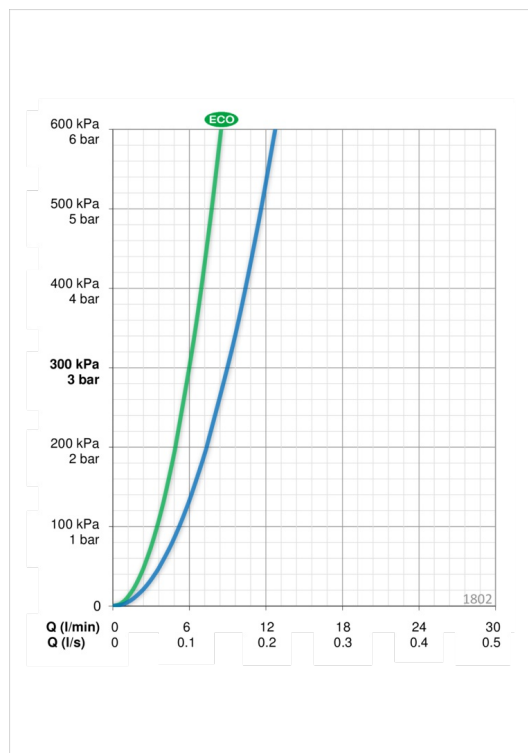

EAN: 4007536245994

www.oras.com/en/products/oras/product/1802

Washbasin faucet with pop-up waste and Bidetta hand shower. Fixed spout and aerator. Shower hose 1.5 m, wall bracket. Firm two-component lever is equipped with an eco-button for limiting water temperature and flow-rate, which can be bypassed by pressing the button.

- Bathroom
- Single lever, Bidetta
- Deck mounted
- Chrome
- Fixed spout
- HONEYCOMB® with improved lime protection
- Pop-up waste with draw-rod
- shower holder, shower hose (1500 mm)
- Bidetta hand shower
- ECO button

Technical data

Flow properties

Eco-flow at 300 kPa	0.1 l/s
Flow-rate at 300 kPa	0.15 l/s
Pressure loss with flow (0.1 l/s)	130 kPa

Technical properties

Hot water supply	max. +80°C
Working pressure	50 - 1000 kPa
Material	brass

Regulations

EN standard	EN 817
Noise class	I (ISO 3822)

Type approvals

STF certificate	STF VTT-01355-08