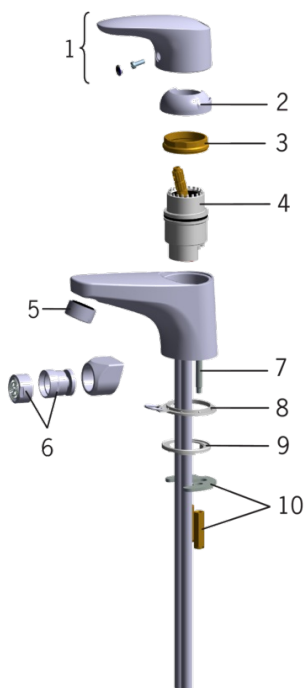

EAN: 4007536245987

www.oras.com/en/products/oras/product/1800

Washbasin faucet with pop-up waste. Fixed spout and aerator. Firm two-component lever is equipped with an eco-button for limiting water temperature and flow-rate, which can be bypassed by pressing the button.

- Bathroom
- Single lever
- Deck mounted
- Chrome
- Fixed spout
- HONEYCOMB® with improved lime protection
- Pop-up waste with draw-rod
- ECO button

Technical data

Flow properties

Eco-flow at 300 kPa	0.13 l/s
Flow-rate at 300 kPa	0.2 l/s
Pressure loss with flow (0.1 l/s)	75 kPa

Technical properties

Hot water supply	max. +80°C
Working pressure	50 - 1000 kPa

Regulations

EN standard	EN 817
Noise class	I (ISO 3822)

Type approvals

STF certificate	STF VTT-01355-08
-----------------	-------------------------

Spare parts

SP1800

	Code
01	159319V
02	159346V
03	158726
04	158890
05	232211
06	232511
07	158727/10
08	158193
09	159425/10
10	158697