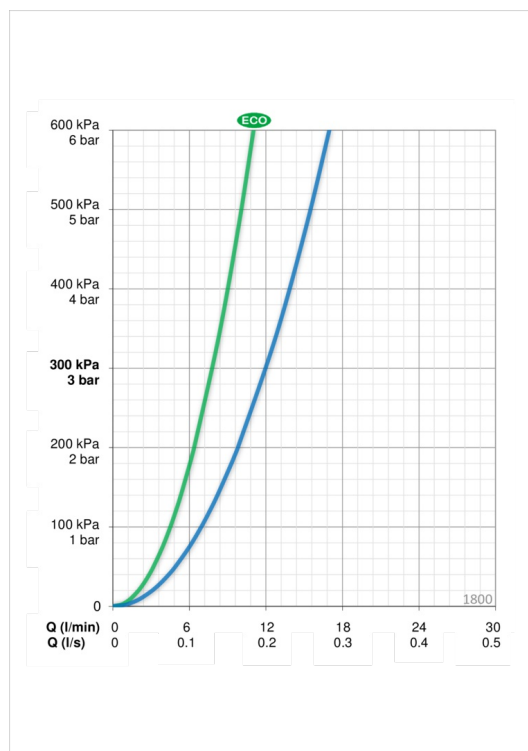

- Bathroom
- Single lever
- Deck mounted
- Chrome
- Fixed spout
- HONEYCOMB® with improved lime protection
- Pop-up waste with draw-rod
- ECO button

Technical data

Flow properties

Eco-flow at 300 kPa	0.13 l/s
Flow-rate at 300 kPa	0.2 l/s
Pressure loss with flow (0.1 l/s)	75 kPa

Technical properties

Hot water supply	max. +80°C
Working pressure	50 - 1000 kPa

Regulations

EN standard	EN 817
Noise class	I (ISO 3822)

Type approvals

STF certificate	STF VTT-01355-08
-----------------	-------------------------