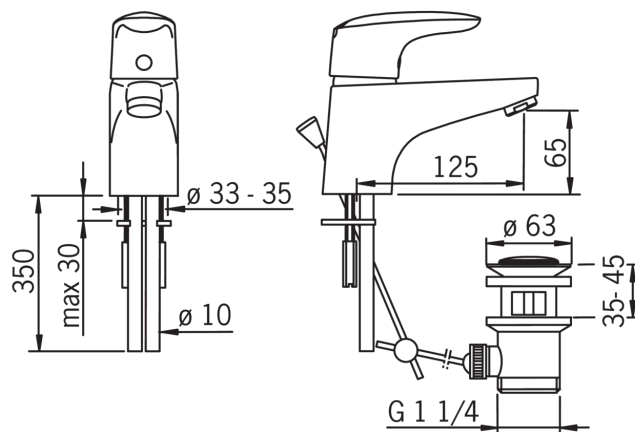

- Bathroom
- Single lever
- Deck mounted
- Chrome
- Fixed spout
- HONEYCOMB® with improved lime protection
- Pop-up waste with draw-rod
- ECO button

Technical data

Flow properties

Eco-flow at 300 kPa	0.13 l/s
Flow-rate at 300 kPa	0.2 l/s
Pressure loss with flow (0.1 l/s)	75 kPa

Technical properties

Hot water supply	max. +80°C
Working pressure	50 - 1000 kPa

Regulations

EN standard	EN 817
Noise class	I (ISO 3822)

Type approvals

STF certificate	STF VTT-01355-08
-----------------	-------------------------