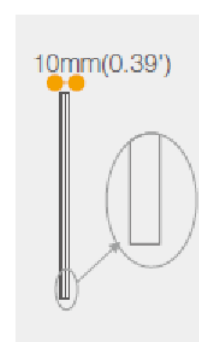

ALPHA product series is a great choice for commercial and business premises. DALI-controlled luminaire is a stylish choice that delivers low glare (UGR<19).

Flush-mounted luminaire can be installed to T-bar ceilings (595 x 595 mm) in new and renovated buildings. Serie is available in three different power categories and DALI-compatible options. Luminaire has a power efficiency of 135 lm/W and opening angle of 110 degrees.

LIGHTING INFORMATION

Power	25/30/36W
Luminous efficacy	135 lm/W
Total lumens	3375/4050/4860 lm
Glare index	<19
MacAdam	3
Service life	L80B50
Light control	DALI
Colour temperatures	4000 K, 5000 K

DIMENSIONS

Length	595 mm
Width	595 mm
Height	35 mm

LIGHT DISTRIBUTION

Opening angle: 110°

ALPHA

ELECTRICAL NO. (F)	PRODUCT CODE	TYPE	VOLTAGE	POWER INPUT	LIGHT SOURCE	IP CLASS	MOUNTING
4129507	ALPHA-25DA-600X600	Modular luminaire	230V	25W	LED	20	FLUSH/T-LIST
4129508	ALPHA-30DA-600X600	Modular luminaire	230V	30W	LED	20	FLUSH/T-LIST
4129509	ALPHA-36DA-600X600	Modular luminaire	230V	36W	LED	20	FLUSH/T-LIST