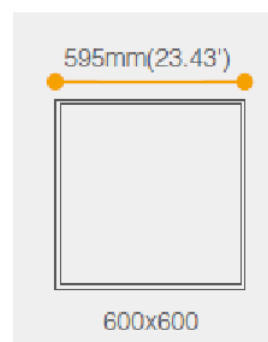

ALPHA product series is a great choice for commercial and business premises. DALI-controlled luminaire is a stylish choice that delivers low glare (UGR<19).

Flush-mounted luminaire can be installed to T-bar ceilings (595 x 595 mm) in new and renovated buildings. Serie is available in three different power categories and DALI-compatible options. Luminaire has a power efficiency of 135 lm/W and opening angle of 110 degrees.

LIGHTING INFORMATION

Power	25/30/36W
Luminous efficacy	135 lm/W
Total lumens	3375/4050/4860 lm
Glare index	<19
MacAdam	3
Service life	L80B50
Light control	DALI
Colour temperatures	4000 K, 5000 K

DIMENSIONS

Length	595 mm
Width	595 mm
Height	35 mm

LIGHT DISTRIBUTION

Opening angle: 110°

ALPHA

ELECTRICAL NO. (F)	PRODUCT CODE	TYPE	VOLTAGE	POWER INPUT	LIGHT SOURCE	IP CLASS	MOUNTING
4129507	ALPHA-25DA-600X600	Modular luminaire	230V	25W	LED	20	FLUSH/T-LIST
4129508	ALPHA-30DA-600X600	Modular luminaire	230V	30W	LED	20	FLUSH/T-LIST
4129509	ALPHA-36DA-600X600	Modular luminaire	230V	36W	LED	20	FLUSH/T-LIST