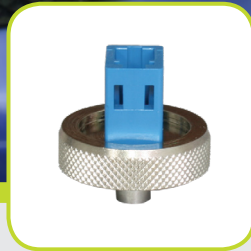

Connector Adapters for the OFI-BIPM Power Meter Port

IMAGE	TYPE	AFL NO.
	FC	BIPM-00-FC
	SC	BIPM-00-SC
	ST	BIPM-00-ST

IMAGE	TYPE	AFL NO.
	LC	BIPM-00-LC
	2.5 Universal	BIPM-00-25

SVA1 Optical Attenuator Connector Adapters

IMAGE	TYPE	AFL NO.
	FC adapter	2900-50-0002MR
	SC adapter	2900-50-0003MR

IMAGE	TYPE	AFL NO.
	ST adapter	2900-50-0004MR
	LC adapter	2900-50-0006MR

www.AFLglobal.com or (800) 321-5298, (603) 528-7780

Revision 2018.05.15
© 2018, AFL, all rights reserved. Specifications are subject to change without notice.